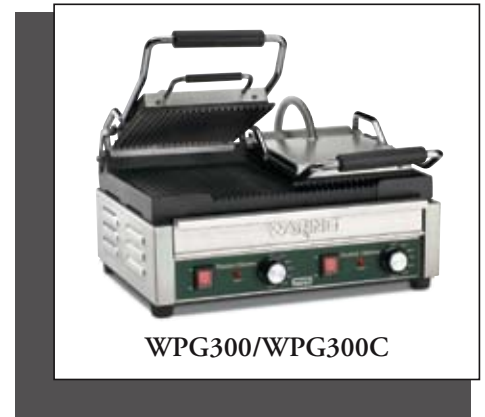

## Italian-Style Panini Grills

WPG150/WPG250/WPG300

### Features

- Ribbed cast-iron plates
- Brushed stainless steel body and removable drip tray
- Hinged, auto-balancing top plate to suit foods up to 3" thick
- Adjustable thermostat to 570°F
- Power & ready indicator lights
- Heat-resistant handles
- Limited One Year Warranty
- WPG150(C)/WPG250(C) – 120 volt
- WPG150B/WPG250B – 208 volt
- WPG300(C) – 240 volt