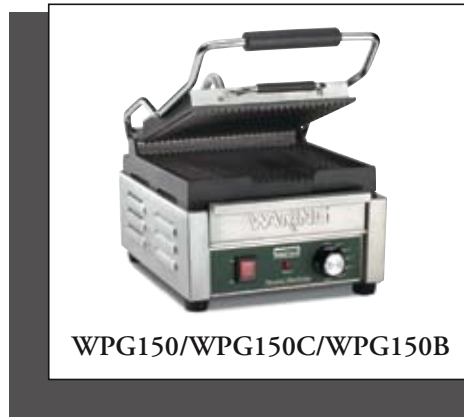

## Italian-Style Panini Grills

WPG150/WPG250/WPG300

### Features

- Ribbed cast-iron plates
- Brushed stainless steel body and removable drip tray
- Hinged, auto-balancing top plate to suit foods up to 3" thick
- Adjustable thermostat to 570°F
- Power & ready indicator lights
- Heat-resistant handles
- Limited One Year Warranty
- WPG150(C)/WPG250(C) – 120 volt
- WPG150B/WPG250B – 208 volt
- WPG300(C) – 240 volt