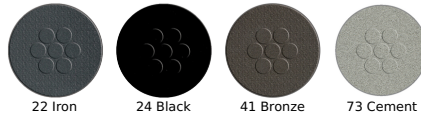

Ronda #E111

SKU: E111

Quick Ship Finishes:

22 Iron

24 Black

41 Bronze

73 Cement

Special Order Ship Finishes:

23 White

26 Maple Red

37 Moss Grey

50 Cherry

60 Green

75 Dark Green

Description: Outdoor/Indoor Stacking Side Chair

E-Coated Powder Coat Finish

Designer: Aldo Ciabatti

Manufacturer: emu

Product Height: Dining

Frame Material: Tubular Steel

Seat/Back Materials: Extended Steel Mesh

Stackability: 6

Cushions Available: Yes

Dimensions