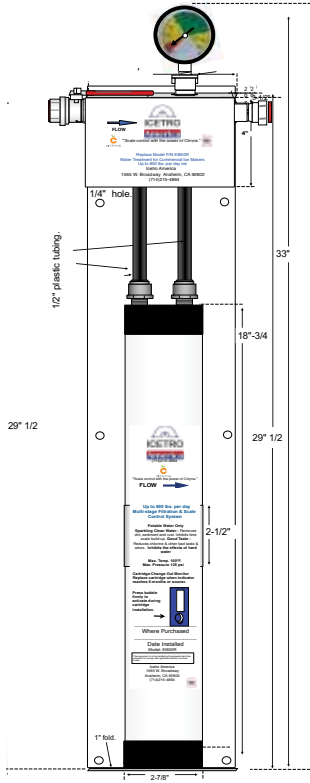

Application

Ice - Cubers up to 800 lbs
Flakers up to 1000 lbs

Activate your extended 1 Year warranty !! (only for Cubers)

<https://icetrowaterproducts.com/registration/>

Includes Citryne®, which is a patented blend to eliminate the effects of scale in food

Model: IcePro 800
For 800 Lb./Day Ice Makers

Specifications

Dimensions	33.5" X 5.5" X 4.25"
Connection	1/2" FNPT
Max. PSI	125
Max Temp.	100° F
Flow Rate	3.5 gpm
Sediment Reduction	5 micron
Shipping Weight	11 lbs.