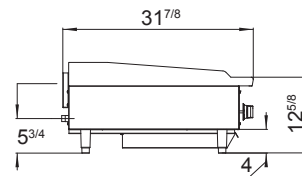

**SPECIFICATIONS**

Models	Burners and Control Method	Gas Type	Intake-tube Pressure (in.W.C.)	Per BTU B.T.U./h	Total BTU B.T.U./h	Regulator	Work Area (inch)	Exterior Dimensions (inch)	Net Weight (lbs)	Gross Weight (lbs)
ATG-2424-S	2 Burners, Independent Thermostatic Control	NG	4	30,000	60000	4" w.c.	24×24	24×32×15 <sup>1/4</sup>	217	263
		LP	10	30,000	60000	10" w.c.				
ATG-3624-S	3 Burners, Independent Thermostatic Control	NG	4	30,000	90000	4" w.c.	36×24	36×32×15 <sup>1/4</sup>	315	374
		LP	10	30,000	90000	10" w.c.				
ATG-4824-S	4 Burners, Independent Thermostatic Control	NG	4	30,000	120000	4" w.c.	48×24	48×32×15 <sup>1/4</sup>	419	487
		LP	10	30,000	120000	10" w.c.				
ATG-6024-S	5 Burners, Independent Thermostatic Control	NG	4	30,000	150000	4" w.c.	60×24	60×32×15 <sup>1/4</sup>	536	618
		LP	10	30,000	150000	10" w.c.				

**PLAN VIEW**

**ATG-2424-S**

**ATG-3624-S**

Side View

**ATG-4824-S**

**ATG-6024-S**

Stainless steel knobs

Dripping hole