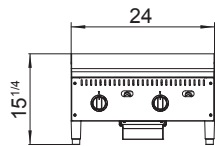

PLAN VIEW

ATG-2424-S