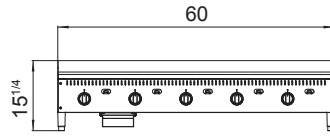

**SPECIFICATIONS**

Models	Burners and Control Method	Gas Type	Intake-tube Pressure (in.W.C.)	Per BTU B.T.U./h	Total BTU B.T.U./h	Regulator	Work Area (inch)	Exterior Dimensions (inch)	Net Weight (lbs)	Gross Weight (lbs)
ATG-2424-S	2 Burners, Independent Thermostatic Control	NG	4	30,000	60000	4" w.c.	24×24	24×32×15 <sup>1/4</sup>	217	263
		LP	10	30,000	60000	10" w.c.				
ATG-3624-S	3 Burners, Independent Thermostatic Control	NG	4	30,000	90000	4" w.c.	36×24	36×32×15 <sup>1/4</sup>	315	374
		LP	10	30,000	90000	10" w.c.				
ATG-4824-S	4 Burners, Independent Thermostatic Control	NG	4	30,000	120000	4" w.c.	48×24	48×32×15 <sup>1/4</sup>	419	487
		LP	10	30,000	120000	10" w.c.				
ATG-6024-S	5 Burners, Independent Thermostatic Control	NG	4	30,000	150000	4" w.c.	60×24	60×32×15 <sup>1/4</sup>	536	618
		LP	10	30,000	150000	10" w.c.				

**PLAN VIEW**

**ATG-2424-S**

**ATG-3624-S**

Side View

**ATG-4824-S**

**ATG-6024-S**

Stainless steel knobs

Dripping hole