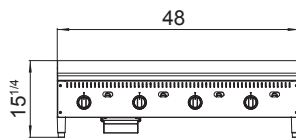

**SPECIFICATIONS**

Models	Burners and Control Method	Gas Type	Intake-tube Pressure (in.W.C.)	Per BTU B.T.U./h	Total BTU B.T.U./h	Regulator	Work Area (inch)	Exterior Dimensions (inch)	Net Weight (lbs)	Gross Weight (lbs)
ATG-2424-S	2 Burners, Independent Thermostatic Control	NG	4	30,000	60000	4" w.c.	24×24	24×32×15 <sup>1/4</sup>	217	263
		LP	10	30,000	60000	10" w.c.				
ATG-3624-S	3 Burners, Independent Thermostatic Control	NG	4	30,000	90000	4" w.c.	36×24	36×32×15 <sup>1/4</sup>	315	374
		LP	10	30,000	90000	10" w.c.				
ATG-4824-S	4 Burners, Independent Thermostatic Control	NG	4	30,000	120000	4" w.c.	48×24	48×32×15 <sup>1/4</sup>	419	487
		LP	10	30,000	120000	10" w.c.				
ATG-6024-S	5 Burners, Independent Thermostatic Control	NG	4	30,000	150000	4" w.c.	60×24	60×32×15 <sup>1/4</sup>	536	618
		LP	10	30,000	150000	10" w.c.				

**PLAN VIEW**

**ATG-2424-S**

**ATG-3624-S**

Side View

**ATG-4824-S**

**ATG-6024-S**

Stainless steel knobs

Dripping hole