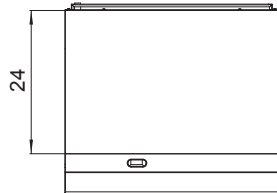

ATOSA USA, INC.

Toll Free: 855-855-0399 Email: info@atosausa.com

www.atosa.com | www.atosausa.com

California, Colorado, Florida, Georgia, Illinois,
New Jersey, Ohio, Texas, Washington

SPECIFICATIONS

Models	Burners and Control Method	Gas Type	Intake-tube Pressure (in.W.C.)	Per BTU B.T.U./h	Total BTU B.T.U./h	Regulator	Work Area (inch)	Exterior Dimensions (inch)	Net Weight (lbs)	Gross Weight (lbs)
ATG-2424-S	2 Burners, Independent Thermostatic Control	NG	4	30,000	60000	4" w.c.	24×24	24×32×15^{1/4}	217	263
		LP	10	30,000	60000	10" w.c.				
ATG-3624-S	3 Burners, Independent Thermostatic Control	NG	4	30,000	90000	4" w.c.	36×24	36×32×15^{1/4}	315	374
		LP	10	30,000	90000	10" w.c.				
ATG-4824-S	4 Burners, Independent Thermostatic Control	NG	4	30,000	120000	4" w.c.	48×24	48×32×15^{1/4}	419	487
		LP	10	30,000	120000	10" w.c.				
ATG-6024-S	5 Burners, Independent Thermostatic Control	NG	4	30,000	150000	4" w.c.	60×24	60×32×15^{1/4}	536	618
		LP	10	30,000	150000	10" w.c.				

PLAN VIEW

ATG-3624-S

Side View

Stainless steel knobs

Dripping hole

Dripping pan

Stainless steel legs