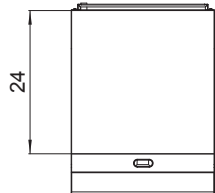

PLAN VIEW

ATG-2424-S