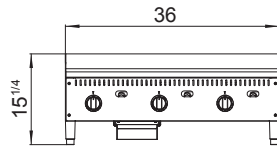

ATG-3624-S