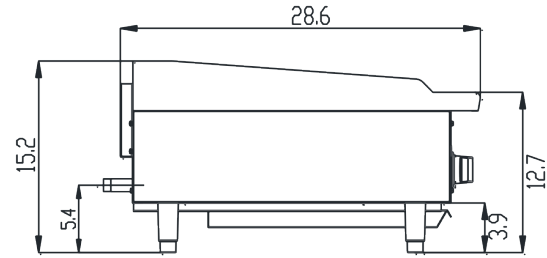

RCTTG-48

Specifications

Model	Burners	Ignition	Gas type	Intake-tube pressure (in.W.C.)	Per BTU B.T.U./h	Total BTU B.T.U./h	Nozzle No.	Net weight (LBS) rock
RCTTG-48-N	4	Manual	NG	4	25,000	100,000	#42	293.9
RCTTG-48-P			LP	10	25,000	100,000	#53	