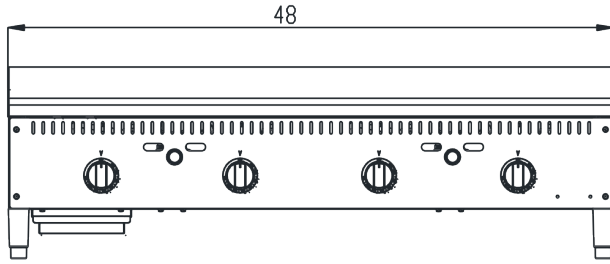

RCTTG-48

Specifications

Model	Burners	Ignition	Gas type	Intake-tube pressure (in.W.C.)	Per BTU B.T.U./h	Total BTU B.T.U./h	Nozzle No.	Net weight (LBS) rock
RCTTG-48-N	4	Manual	NG	4	25,000	100,000	#42	293.9
RCTTG-48-P			LP	10	25,000	100,000	#53	

Specifications subject to change without notice.