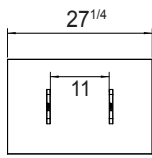

MSF8301GR234000

MSF8301GR