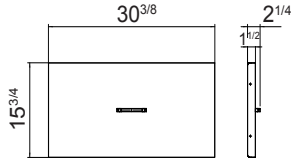

PLAN VIEW

MSF17GR234000

MSF17GR