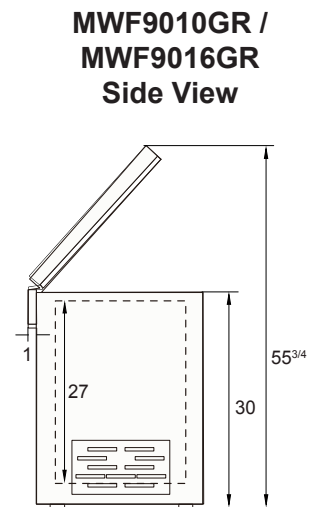

"WE MAKE THE KITCHEN BETTER!"

ATOSA USA, INC.

Toll Free: 855-855-0399 Email: info@atosausa.com

www.atosa.com | www.atosausa.com

California, Colorado, Florida, Georgia, Illinois,

New Jersey, Ohio, Texas, Washington

SPECIFICATIONS

Models	Door	Capacity (Cu.Ft.)	Casters (inch)	Watts (W)	Amps (A)	Voltage (V/Hz/Ph)	HP	Refrigerant	Interior Dimensions (inch)	Exterior Dimensions (inch)	Net Weight (lbs)	Gross Weight (lbs)
MWF9007	1	7	1	115	1.0	115/60/1	1/8	R600a	32 × 14^{3/4} × 27	37^{4/5} × 20^{3/5} × 32^{1/2}	88	95
MWF9010GR	1	9.6	1	173	1.5	115/60/1	1/5	R600a	34^{1/2} × 20^{1/2} × 27	40^{1/2} × 26^{1/2} × 32^{1/2}	114	127
MWF9016GR	1	15.9	1	300	2.6	115/60/1	1/5	R290	54^{1/2} × 20^{1/2} × 27	60^{3/10} × 26^{1/2} × 32^{1/2}	151	165

PLAN VIEW