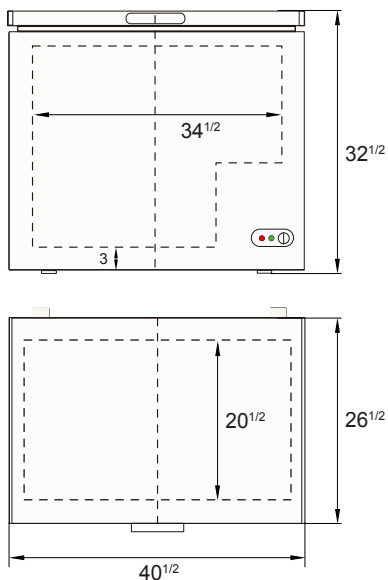

MWF9010GR

MWF9016GR