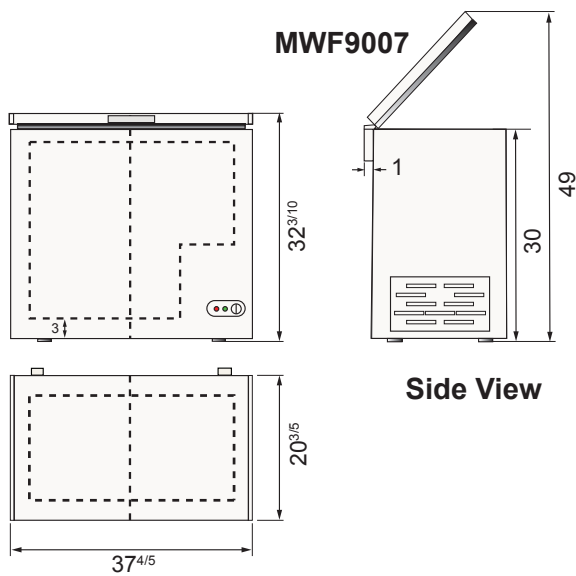

"WE MAKE THE KITCHEN BETTER!"

ATOSA USA, INC.

Toll Free: 855-855-0399 Email: info@atosausa.com

www.atosa.com | www.atosausa.com

California, Colorado, Florida, Georgia, Illinois,

New Jersey, Ohio, Texas, Washington

SPECIFICATIONS

Models	Door	Capacity (Cu.Ft.)	Casters (inch)	Watts (W)	Amps (A)	Voltage (V/Hz/Ph)	HP	Refrigerant	Interior Dimensions (inch)	Exterior Dimensions (inch)	Net Weight (lbs)	Gross Weight (lbs)
MWF9007	1	7	1	115	1.0	115/60/1	1/8	R600a	32 × 14^{3/4} × 27	37^{4/5} × 20^{3/5} × 32^{1/2}	88	95
MWF9010GR	1	9.6	1	173	1.5	115/60/1	1/5	R600a	34^{1/2} × 20^{1/2} × 27	40^{1/2} × 26^{1/2} × 32^{1/2}	114	127
MWF9016GR	1	15.9	1	300	2.6	115/60/1	1/5	R290	54^{1/2} × 20^{1/2} × 27	60^{3/10} × 26^{1/2} × 32^{1/2}	151	165

PLAN VIEW