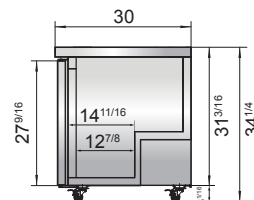

New Jersey, Ohio, Texas, Washington

SPECIFICATIONS

Models	Door	Capacity (Cu.Ft.)	Shelves	Casters (inch)	Rated Current (A)	Voltage (V/Hz/Ph)	HP	Refrigerant	Exterior Dimensions (inch)	Net Weight (lbs)	Gross Weight (lbs)
MGF24FGR	1	4.8	2	2	2.4	115/60/1	1/5	R290	23 ^{13/16} ×25×32 ^{1/2}	115	137
MGF8405GR/GRL	1	7.2	1	2	1.8	115/60/1	1/5	R290	27 ^{1/2} ×30×34 ^{1/5}	146	179
MGF36FGR	2	8.7	2	2	2.6	115/60/1	1/4	R290	36 ^{5/16} ×30×34 ^{1/5}	172	222
MGF8406GR	2	13.4	2	2	2.6	115/60/1	1/4	R290	48 ^{1/5} ×30×34 ^{1/5}	203	245
MGF8407GR	2	17.2	2	2	2.6	115/60/1	1/4	R290	60 ^{1/5} ×30×34 ^{1/10}	229	276

PLAN VIEW

MGF8405GR

MGF8405GRL

MGF36FGR

MGF8406GR

MGF8407GR

MGF24FGR

SIDE VIEW