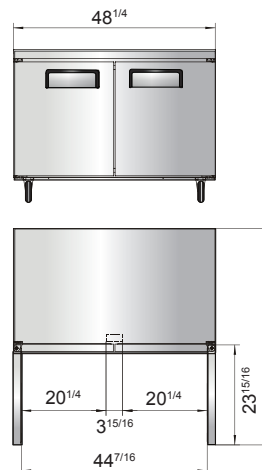

New Jersey, Ohio, Texas, Washington

SPECIFICATIONS

Models	Door	Capacity (Cu.Ft.)	Shelves	Casters (inch)	Rated Current (A)	Voltage (V/Hz/Ph)	HP	Refrigerant	Exterior Dimensions (inch)	Net Weight (lbs)	Gross Weight (lbs)
MGF24FGR	1	4.8	2	2	2.4	115/60/1	1/5	R290	23 ^{13/16} ×25×32 ^{1/2}	115	137
MGF8405GR/GRL	1	7.2	1	2	1.8	115/60/1	1/5	R290	27 ^{1/2} ×30×34 ^{1/5}	146	179
MGF36FGR	2	8.7	2	2	2.6	115/60/1	1/4	R290	36 ^{5/16} ×30×34 ^{1/5}	172	222
MGF8406GR	2	13.4	2	2	2.6	115/60/1	1/4	R290	48 ^{1/5} ×30×34 ^{1/5}	203	245
MGF8407GR	2	17.2	2	2	2.6	115/60/1	1/4	R290	60 ^{1/5} ×30×34 ^{1/10}	229	276

PLAN VIEW

MGF8405GR

MGF8405GRL

MGF36FGR

MGF8406GR

MGF8407GR

MGF24FGR

SIDE VIEW

SIDE VIEW

Casters

Epoxy Shelves

Rear Grate

Temperature Control

NEMA 5-15P

NEMA
15A/125V