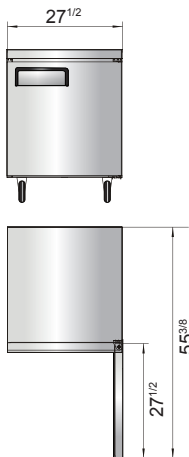

New Jersey, Ohio, Texas, Washington

SPECIFICATIONS

Models	Door	Capacity (Cu.Ft.)	Shelves	Casters (inch)	Rated Current (A)	Voltage (V/Hz/Ph)	HP	Refrigerant	Exterior Dimensions (inch)	Net Weight (lbs)	Gross Weight (lbs)
MGF24FGR	1	4.8	2	2	2.4	115/60/1	1/5	R290	23 ^{13/16} ×25×32 ^{1/2}	115	137
MGF8405GR/GRL	1	7.2	1	2	1.8	115/60/1	1/5	R290	27 ^{1/2} ×30×34 ^{1/5}	146	179
MGF36FGR	2	8.7	2	2	2.6	115/60/1	1/4	R290	36 ^{5/16} ×30×34 ^{1/5}	172	222
MGF8406GR	2	13.4	2	2	2.6	115/60/1	1/4	R290	48 ^{1/5} ×30×34 ^{1/5}	203	245
MGF8407GR	2	17.2	2	2	2.6	115/60/1	1/4	R290	60 ^{1/5} ×30×34 ^{1/10}	229	276

PLAN VIEW

MGF8405GR

MGF8405GRL

MGF36FGR

MGF8406GR

MGF8407GR

MGF24FGR

SIDE VIEW