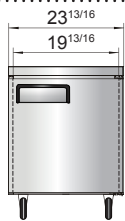

New Jersey, Ohio, Texas, Washington

SPECIFICATIONS

Models	Door	Capacity (Cu.Ft.)	Shelves	Casters (inch)	Rated Current (A)	Voltage (V/Hz/Ph)	HP	Refrigerant	Exterior Dimensions (inch)	Net Weight (lbs)	Gross Weight (lbs)
MGF24FGR	1	4.8	2	2	2.4	115/60/1	1/5	R290	23 ^{13/16} ×25×32 ^{1/2}	115	137
MGF8405GR/GRL	1	7.2	1	2	1.8	115/60/1	1/5	R290	27 ^{1/2} ×30×34 ^{1/5}	146	179
MGF36FGR	2	8.7	2	2	2.6	115/60/1	1/4	R290	36 ^{5/16} ×30×34 ^{1/5}	172	222
MGF8406GR	2	13.4	2	2	2.6	115/60/1	1/4	R290	48 ^{1/5} ×30×34 ^{1/5}	203	245
MGF8407GR	2	17.2	2	2	2.6	115/60/1	1/4	R290	60 ^{1/5} ×30×34 ^{1/10}	229	276

PLAN VIEW

MGF8405GR

MGF8405GRL

MGF36FGR

MGF8406GR

MGF8407GR

MGF24FGR

SIDE VIEW