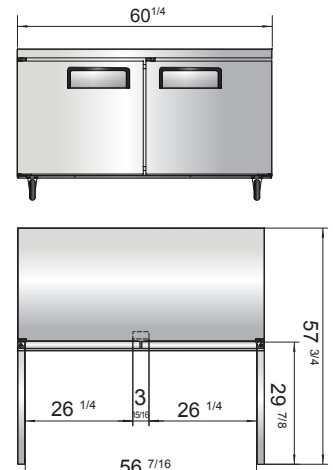

New Jersey, Ohio, Texas, Washington

SPECIFICATIONS

Models	Door	Capacity (Cu.Ft.)	Shelves	Casters (inch)	Rated Current (A)	Voltage (V/Hz/Ph)	HP	Refrigerant	Exterior Dimensions (inch)	Net Weight (lbs)	Gross Weight (lbs)
MGF24FGR	1	4.8	2	2	2.4	115/60/1	1/5	R290	23 ^{13/16} ×25×32 ^{1/2}	115	137
MGF8405GR/GRL	1	7.2	1	2	1.8	115/60/1	1/5	R290	27 ^{1/2} ×30×34 ^{1/5}	146	179
MGF36FGR	2	8.7	2	2	2.6	115/60/1	1/4	R290	36 ^{5/16} ×30×34 ^{1/5}	172	222
MGF8406GR	2	13.4	2	2	2.6	115/60/1	1/4	R290	48 ^{1/5} ×30×34 ^{1/5}	203	245
MGF8407GR	2	17.2	2	2	2.6	115/60/1	1/4	R290	60 ^{1/5} ×30×34 ^{1/10}	229	276

PLAN VIEW

MGF8405GR

MGF8405GRL

MGF36FGR

MGF8406GR

MGF8407GR

MGF24FGR

SIDE VIEW

SIDE VIEW

Casters

Epoxy Shelves

Rear Grate

Temperature Control

NEMA 5-15P

NEMA
15A/125V