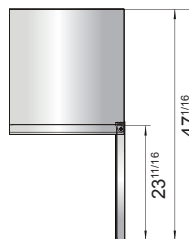

New Jersey, Ohio, Texas, Washington

SPECIFICATIONS

Models	Door	Capacity (Cu.Ft.)	Shelves	Casters (inch)	Rated Current (A)	Voltage (V/Hz/Ph)	HP	Refrigerant	Exterior Dimensions (inch)	Net Weight (lbs)	Gross Weight (lbs)
MGF24FGR	1	4.8	2	2	2.4	115/60/1	1/5	R290	23 ^{13/16} ×25×32 ^{1/2}	115	137
MGF8405GR/GRL	1	7.2	1	2	1.8	115/60/1	1/5	R290	27 ^{1/2} ×30×34 ^{1/5}	146	179
MGF36FGR	2	8.7	2	2	2.6	115/60/1	1/4	R290	36 ^{5/16} ×30×34 ^{1/5}	172	222
MGF8406GR	2	13.4	2	2	2.6	115/60/1	1/4	R290	48 ^{1/5} ×30×34 ^{1/5}	203	245
MGF8407GR	2	17.2	2	2	2.6	115/60/1	1/4	R290	60 ^{1/5} ×30×34 ^{1/10}	229	276

PLAN VIEW

MGF8405GR

MGF8405GRL

MGF36FGR

MGF8406GR

MGF8407GR

MGF24FGR

SIDE VIEW