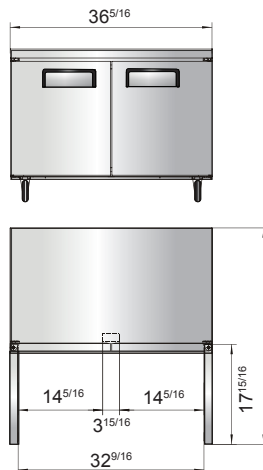

New Jersey, Ohio, Texas, Washington

SPECIFICATIONS

Models	Door	Capacity (Cu.Ft.)	Shelves	Casters (inch)	Rated Current (A)	Voltage (V/Hz/Ph)	HP	Refrigerant	Exterior Dimensions (inch)	Net Weight (lbs)	Gross Weight (lbs)
MGF24FGR	1	4.8	2	2	2.4	115/60/1	1/5	R290	23 ^{13/16} ×25×32 ^{1/2}	115	137
MGF8405GR/GRL	1	7.2	1	2	1.8	115/60/1	1/5	R290	27 ^{1/2} ×30×34 ^{1/5}	146	179
MGF36FGR	2	8.7	2	2	2.6	115/60/1	1/4	R290	36 ^{5/16} ×30×34 ^{1/5}	172	222
MGF8406GR	2	13.4	2	2	2.6	115/60/1	1/4	R290	48 ^{1/5} ×30×34 ^{1/5}	203	245
MGF8407GR	2	17.2	2	2	2.6	115/60/1	1/4	R290	60 ^{1/5} ×30×34 ^{1/10}	229	276

PLAN VIEW

MGF8405GR

MGF8405GRL

MGF36FGR

MGF8406GR

MGF8407GR

MGF24FGR

SIDE VIEW

SIDE VIEW

Casters

Epoxy Shelves

Rear Grate

Temperature Control

NEMA 5-15P

NEMA
15A/125V