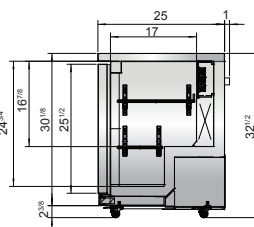

New Jersey, Ohio, Texas, Washington

SPECIFICATIONS

Models	Door	Capacity (Cu.Ft.)	Shelves	Casters (inch)	Rated Current (A)	Voltage (V/Hz/Ph)	HP	Refrigerant	Exterior Dimensions (inch)	Net Weight (lbs)	Gross Weight (lbs)
MGF24FGR	1	4.8	2	2	2.4	115/60/1	1/5	R290	23 ^{13/16} ×25×32 ^{1/2}	115	137
MGF8405GR/GRL	1	7.2	1	2	1.8	115/60/1	1/5	R290	27 ^{1/2} ×30×34 ^{1/5}	146	179
MGF36FGR	2	8.7	2	2	2.6	115/60/1	1/4	R290	36 ^{5/16} ×30×34 ^{1/5}	172	222
MGF8406GR	2	13.4	2	2	2.6	115/60/1	1/4	R290	48 ^{1/5} ×30×34 ^{1/5}	203	245
MGF8407GR	2	17.2	2	2	2.6	115/60/1	1/4	R290	60 ^{1/5} ×30×34 ^{1/10}	229	276

PLAN VIEW

MGF8405GR

MGF8405GRL

MGF36FGR

MGF8406GR

MGF8407GR

MGF24FGR

SIDE VIEW