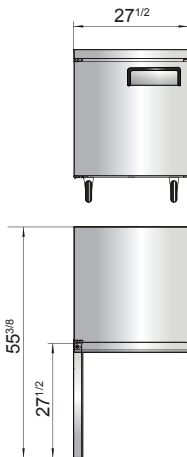

New Jersey, Ohio, Texas, Washington

SPECIFICATIONS

Models	Door	Capacity (Cu.Ft.)	Shelves	Casters (inch)	Rated Current (A)	Voltage (V/Hz/Ph)	HP	Refrigerant	Exterior Dimensions (inch)	Net Weight (lbs)	Gross Weight (lbs)
MGF24FGR	1	4.8	2	2	2.4	115/60/1	1/5	R290	23 ^{13/16} ×25×32 ^{1/2}	115	137
MGF8405GR/GRL	1	7.2	1	2	1.8	115/60/1	1/5	R290	27 ^{1/2} ×30×34 ^{1/5}	146	179
MGF36FGR	2	8.7	2	2	2.6	115/60/1	1/4	R290	36 ^{5/16} ×30×34 ^{1/5}	172	222
MGF8406GR	2	13.4	2	2	2.6	115/60/1	1/4	R290	48 ^{1/5} ×30×34 ^{1/5}	203	245
MGF8407GR	2	17.2	2	2	2.6	115/60/1	1/4	R290	60 ^{1/5} ×30×34 ^{1/10}	229	276

PLAN VIEW

MGF8405GR

MGF8405GRL

MGF36FGR

MGF8406GR

MGF8407GR

MGF24FGR

SIDE VIEW