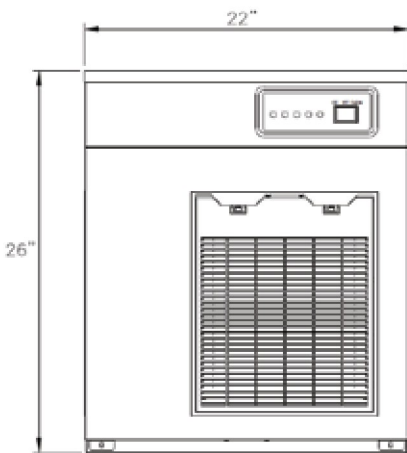

※ Bin top adapter needed to use IB-033/044 (30" Bins)
 IBT-2230R: 8" Bin top adapter to left mount 22" Head on IB-033/044
 IBT-2230B: 4" (2) Bin top adapters to center mount 22" Head on IB-033/044

IM-0770-AN shown with IB-026-22

Easy to check and control
by the front display

Front & Left In / Rear Out
Air Flow

CERTIFICATIONS

Recommended Water Filtration:

- IcePro 1200 (replaces IcePro 800)

IM-0770-AN/AF

FLAKE/ NUGGET ICE MACHINE

PLAN VIEW

FRONT VIEW

LEFT-SIDE

BACK VIEW

MODEL	DIMENSIONS	WIDTH	DEPTH	HEIGHT	WEIGHT	
IM-0770-AN / AF	Inch	22"	25"	26"	174 lbs (Net)	207 lbs (Shipping)

SPECIFICATIONS

Model	Ice Type	Ice Production 24 hrs		Water usage Gal / 100 lbs ice	Power kWh / 100 lbs ice	Electrical (V/Hz/ph)	Condenser	Minimum Circuit Breaker (A)
		Air/Water 70°F / 50°F	Air/Water 90°F / 70°F					
IM-0770-AF	Flake	760 lbs	556 lbs	14	5.49	115 / 60 / 1	Air Cooled	20
IM-0770-AN	Nugget	717 lbs	556 lbs					