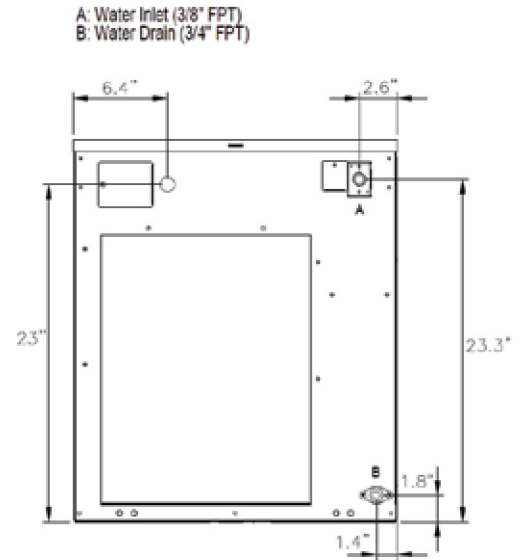

※ Bin top adapter needed to use IB-033/044 (30" Bins)
 IBT-2230R: 8" Bin top adapter to left mount 22" Head on IB-033/044
 IBT-2230B: 4" (2) Bin top adapters to center mount 22" Head on IB-033/044

IM-0770-AN shown with IB-026-22

FRONT VIEW

LEFT-SIDE

BACK VIEW

MODEL	DIMENSIONS	WIDTH	DEPTH	HEIGHT	WEIGHT	
IM-0770-AN / AF	Inch	22"	25"	26"	174 lbs (Net)	207 lbs (Shipping)

SPECIFICATIONS

Model	Ice Type	Ice Production 24 hrs		Water usage Gal / 100 lbs ice	Power kWh / 100 lbs ice	Electrical (V/Hz/ph)	Condenser	Minimum Circuit Breaker (A)
		Air/Water 70°F / 50°F	Air/Water 90°F / 70°F					
IM-0770-AF	Flake	760 lbs	556 lbs	14	5.49	115 / 60 / 1	Air Cooled	20
IM-0770-AN	Nugget	717 lbs	556 lbs					