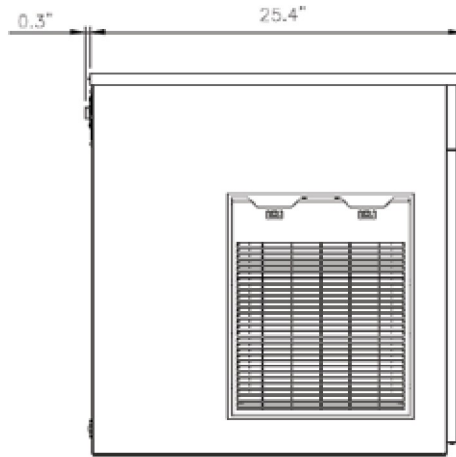

※ Bin top adapter needed to use IB-033/044 (30" Bins)
 IBT-2230R: 8" Bin top adapter to left mount 22" Head on IB-033/044
 IBT-2230B: 4" (2) Bin top adapters to center mount 22" Head on IB-033/044

IM-0770-AN shown with IB-026-22

FRONT VIEW

LEFT-SIDE

BACK VIEW

MODEL	DIMENSIONS	WIDTH	DEPTH	HEIGHT	WEIGHT	
IM-0770-AN / AF	Inch	22"	25"	26"	174 lbs (Net)	207 lbs (Shipping)

SPECIFICATIONS

Model	Ice Type	Ice Production 24 hrs		Water usage Gal / 100 lbs ice	Power kWh / 100 lbs ice	Electrical (V/Hz/ph)	Condenser	Minimum Circuit Breaker (A)
		Air/Water 70°F / 50°F	Air/Water 90°F / 70°F					
IM-0770-AF	Flake	760 lbs	556 lbs	14	5.49	115 / 60 / 1	Air Cooled	20
IM-0770-AN	Nugget	717 lbs	556 lbs					