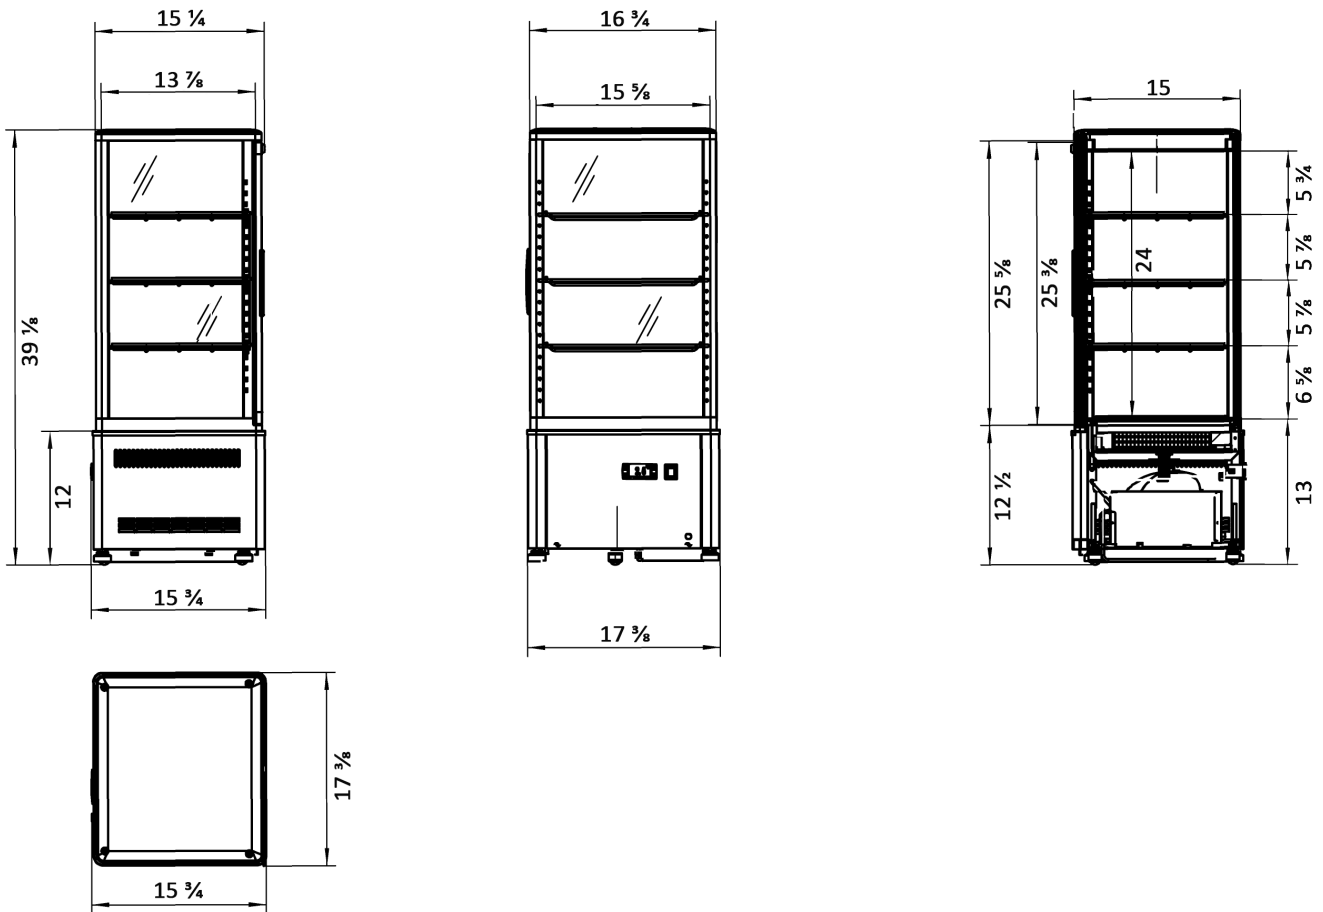

"WE MAKE THE KITCHEN BETTER!"

ATOSA USA, INC.

Toll Free: 855-855-0399 Email: info@atosausa.com

www.atosa.com | www.atosausa.com

California, Colorado, Florida, Georgia, Illinois,

New Jersey, Ohio, Texas, Washington

SPECIFICATIONS

Models	Door	Capacity (Cu.Ft.)	Shelves	Rated Current (A)	Voltage (V/Hz/Ph)	HP	Refrigerant	Exterior Dimensions (inch)	Shelf Dimensions (inch)	Net Weight (lbs)	Gross Weight (lbs)
DSRC-28	1	2.8	3	2.2	115/60/1	1/7	R290	17^{3/8}×15^{3/4}×39^{1/8}	13^{3/5}×12	97	111

PLAN VIEW

DSRC-28