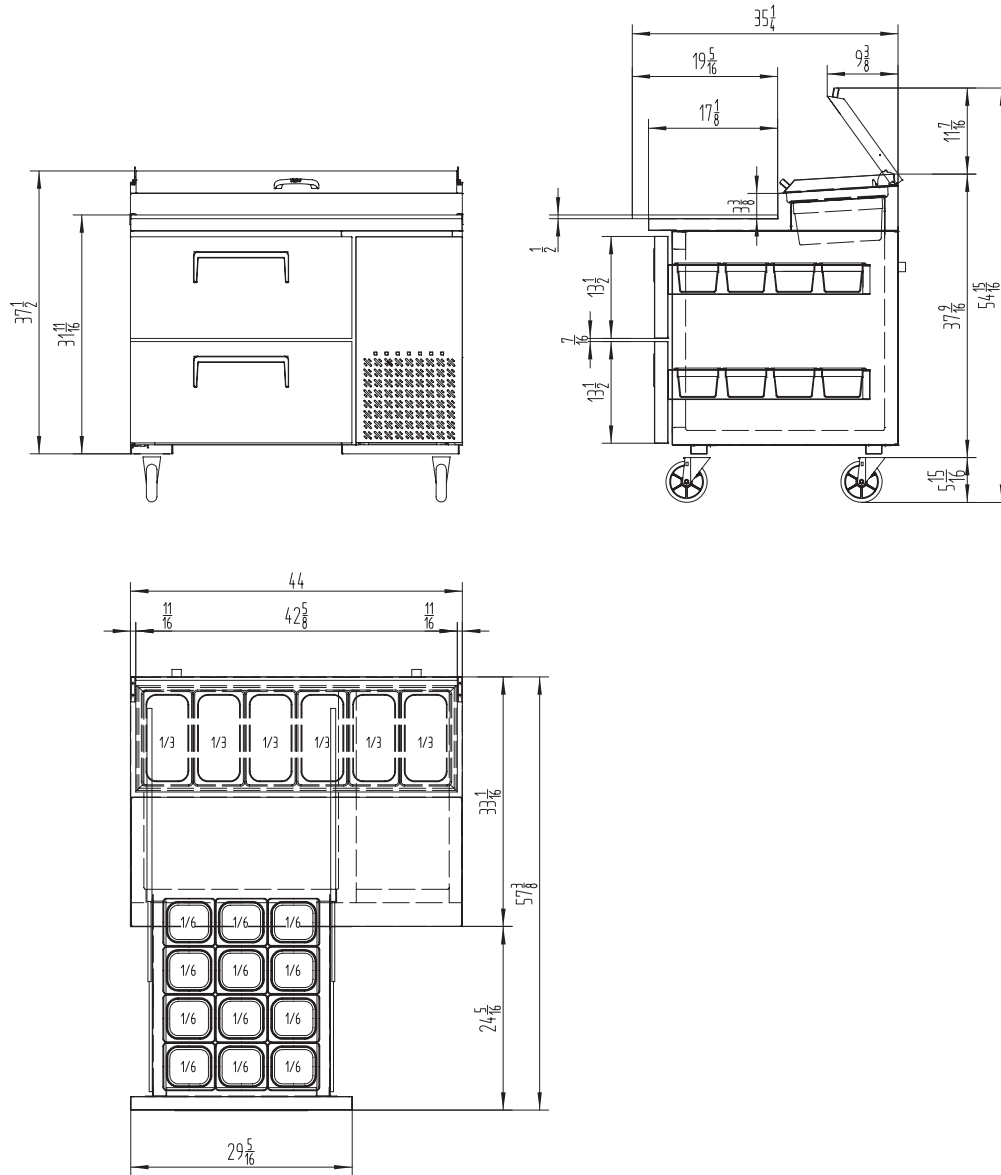

CPDW2-44VC Specifications

Model	Refrigerant	Doors	Shelves	Dimension (mm) (inch)			HP	Voltage	Amps	Capacity (L) (Cu Ft.)	Net Weight (KG) (LBS)	Temperature Range
				L	D	H						
CPDW2-44VC	R134a	-	-	1117	840	1035	1/4	115/60	4.2	396	140	1 ~ 8°C
				44.0	33.1	40.7				14.0	308	33 ~ 45°F