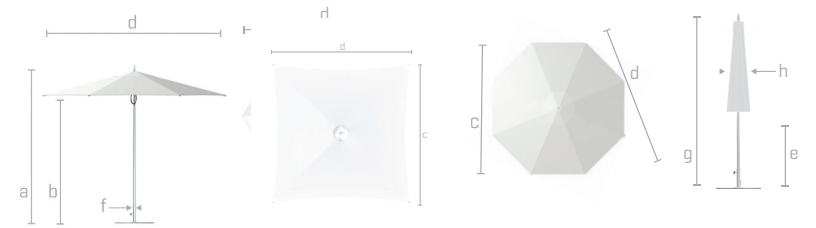

bay master / aluminum classic

classic	sizes [ft/m]	mast height (open, including finial) a (in/cm)	canopy height b (in/cm)	flat to flat (diameter) c (in/cm)	point to point (diameter) d (in/cm)	table clearance e (in/cm)	mast diameter f (in/cm)	total height (closed) g (in/cm)	folded canopy (diameter) h (in/cm)
 octagon	7.5' / 2.25m	95 / 241	76 / 194	84 / 214	92 / 235	43 / 109	1.5 / 3.8	95 / 241	11 / 27
	9.0' / 2.75m	97 / 246	77 / 195	105 / 266	114 / 290	34 / 86	1.5 / 3.8	97 / 246	11 / 27
	10.5' / 3.2m	99 / 253	78 / 198	116 / 294	126 / 321	30 / 76	1.5 / 3.8	99 / 253	11 / 27
 hexagon	7.0' / 2.15m	95 / 242	76 / 194	79 / 201	91 / 231	43 / 109	1.5 / 3.8	95 / 242	11 / 27
	8.5' / 2.6m	97 / 246	77 / 195	99 / 254	115 / 292	34 / 86	1.5 / 3.8	97 / 246	11 / 27
	10.0' / 3.0m	99 / 251	78 / 198	109 / 277	126 / 320	30 / 76	1.5 / 3.8	99 / 251	11 / 27
 square	5.5' / 1.65m	95 / 242	76 / 194	65 / 165	65 / 165	43 / 109	1.5 / 3.8	95 / 242	11 / 27
	6.5' / 2.0m	97 / 246	77 / 195	81 / 207	81 / 207	34 / 86	1.5 / 3.8	97 / 246	11 / 27
	7.5' / 2.25m	99 / 251	78 / 198	90 / 228	90 / 228	30 / 76	1.5 / 3.8	99 / 251	11 / 27
 rectangle	6.0' x 9.0' / 1.8m x 2.75m	101 / 257	76 / 194	97 / 247	97 / 247	26 / 67	1.5 / 3.8	101 / 257	11 / 27

finish options

satin anodized aluminum

satin

Dimensions shown assume default lift system
Options are subject to change without notice
Some options are only available in certain sizes and shapes

vent and pocket options

no vent   single vent

profile options

market   valance straight   valance scalloped

canopy options

binding

finial

triton polymer

panel options

single solid color   alternating panels   alternating panel & alternating valance   alternating panel and matching valance

lifting system options

manual with pint   pulley lift with pin   auto-loc marine lift

* Double wind vent & fishtail profile only available on octagon & hexagon shapes
† Manual with pin not recommended on parasols over 9' (2.75m)