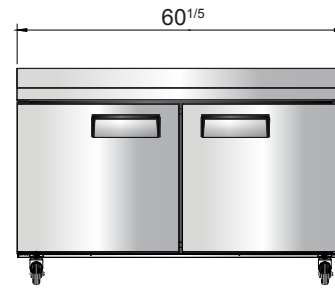

Toll Free: 855-855-0399 Email: info@atosausa.com
 www.atosa.com | www.atosausa.com
 California, Colorado, Florida, Georgia, Illinois,
 New Jersey, Ohio, Texas, Washington

SPECIFICATIONS

Models	Door	Capacity (Cu.Ft.)	Shelves	Casters (inch)	Amps (A)	Voltage (V/Hz/Ph)	HP	Refrigerant	Exterior Dimensions (inch)	Net Weight (lbs)	Gross Weight (lbs)
MGF8408GR	1	7.2	1	4	2.3	115/60/1	1/7	R290	27 ^{1/2} ×30×39 ^{4/5}	137	176
MGF8409GR	2	13.4	2	4	2.3	115/60/1	1/7	R290	48 ^{3/10} ×30×39 ^{4/5}	192	242
MGF8410GR	2	17.2	2	4	2.8	115/60/1	1/5	R290	60 ^{1/5} ×30×39 ^{4/5}	218	277

PLAN VIEW

MGF8408GR

MGF8409GR

MGF8410GR

Casters

Epoxy shelves

Rear grate