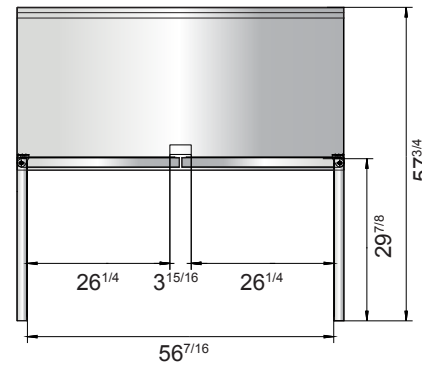

Toll Free: 855-855-0399 Email: info@atosausa.com
 www.atosa.com | www.atosausa.com
 California, Colorado, Florida, Georgia, Illinois,
 New Jersey, Ohio, Texas, Washington

SPECIFICATIONS

Models	Door	Capacity (Cu.Ft.)	Shelves	Casters (inch)	Amps (A)	Voltage (V/Hz/Ph)	HP	Refrigerant	Exterior Dimensions (inch)	Net Weight (lbs)	Gross Weight (lbs)
MGF8408GR	1	7.2	1	4	2.3	115/60/1	1/7	R290	27 ^{1/2} ×30×39 ^{4/5}	137	176
MGF8409GR	2	13.4	2	4	2.3	115/60/1	1/7	R290	48 ^{3/10} ×30×39 ^{4/5}	192	242
MGF8410GR	2	17.2	2	4	2.8	115/60/1	1/5	R290	60 ^{1/5} ×30×39 ^{4/5}	218	277

PLAN VIEW

MGF8408GR

MGF8409GR

MGF8410GR

Casters

Epoxy shelves

Rear grate