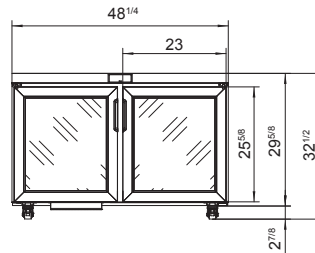

SPECIFICATIONS

Models	Door	Capacity (Cu.Ft.)	Shelves	Casters (inch)	Rated Current (A)	Voltage (V/Hz/Ph)	HP	Refrigerant	Exterior Dimensions (inch)	Net Weight (lb)	Gross Weight (lb)
AUR27GD	1	6.4	1	2	2.3	115/60/1	1/6	R290	27 ^{1/2} ×30×32 ^{1/2}	137	168
AUR36GD	2	8.6	2	2	2.3	115/60/1	1/6	R290	36 ^{3/8} ×30×32 ^{1/2}	161	198
AUR48GD	2	11.8	2	2	2.3	115/60/1	1/6	R290	48 ^{1/4} ×30×32 ^{1/2}	182	249
AUR60GD	2	15	2	2	2.8	115/60/1	1/5	R290	60 ^{1/4} ×30×32 ^{1/2}	218	287
AUR72GD	3	18.2	3	2	2.8	115/60/1	1/5	R290	72 ^{5/8} ×30×32 ^{1/2}	254	335

PLAN VIEW

AUR27GD

AUR36GD

AUR48GD

AUR60GD

AUR72GD

SIDE VIEW

Casters