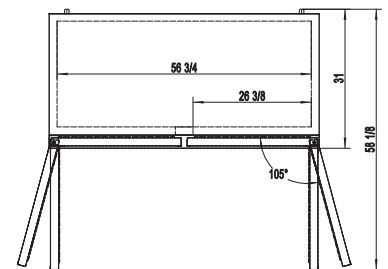

SPECIFICATIONS

Models	Door	Capacity (Cu.Ft.)	Shelves	Casters (inch)	Rated Current (A)	Voltage (V/Hz/Ph)	HP	Refrigerant	Exterior Dimensions (inch)	Net Weight (lb)	Gross Weight (lb)
AUR27GD	1	6.4	1	2	2.3	115/60/1	1/6	R290	27 ^{1/2} ×30×32 ^{1/2}	137	168
AUR36GD	2	8.6	2	2	2.3	115/60/1	1/6	R290	36 ^{3/8} ×30×32 ^{1/2}	161	198
AUR48GD	2	11.8	2	2	2.3	115/60/1	1/6	R290	48 ^{1/4} ×30×32 ^{1/2}	182	249
AUR60GD	2	15	2	2	2.8	115/60/1	1/5	R290	60 ^{1/4} ×30×32 ^{1/2}	218	287
AUR72GD	3	18.2	3	2	2.8	115/60/1	1/5	R290	72 ^{5/8} ×30×32 ^{1/2}	254	335

PLAN VIEW

AUR27GD

AUR36GD

AUR48GD

AUR60GD

AUR72GD

SIDE VIEW

Casters