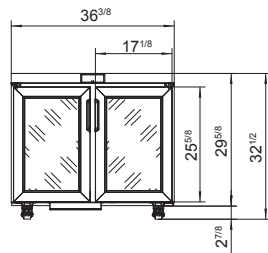

SPECIFICATIONS

Models	Door	Capacity (Cu.Ft.)	Shelves	Casters (inch)	Rated Current (A)	Voltage (V/Hz/Ph)	HP	Refrigerant	Exterior Dimensions (inch)	Net Weight (lb)	Gross Weight (lb)
AUR27GD	1	6.4	1	2	2.3	115/60/1	1/6	R290	27 ^{1/2} ×30×32 ^{1/2}	137	168
AUR36GD	2	8.6	2	2	2.3	115/60/1	1/6	R290	36 ^{3/8} ×30×32 ^{1/2}	161	198
AUR48GD	2	11.8	2	2	2.3	115/60/1	1/6	R290	48 ^{1/4} ×30×32 ^{1/2}	182	249
AUR60GD	2	15	2	2	2.8	115/60/1	1/5	R290	60 ^{1/4} ×30×32 ^{1/2}	218	287
AUR72GD	3	18.2	3	2	2.8	115/60/1	1/5	R290	72 ^{5/8} ×30×32 ^{1/2}	254	335

PLAN VIEW

AUR27GD

AUR36GD

AUR48GD

AUR60GD

AUR72GD

SIDE VIEW

Casters