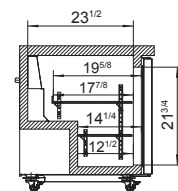

SPECIFICATIONS

Models	Door	Capacity (Cu.Ft.)	Shelves	Casters (inch)	Rated Current (A)	Voltage (V/Hz/Ph)	HP	Refrigerant	Exterior Dimensions (inch)	Net Weight (lb)	Gross Weight (lb)
AUR27GD	1	6.4	1	2	2.3	115/60/1	1/6	R290	27 ^{1/2} ×30×32 ^{1/2}	137	168
AUR36GD	2	8.6	2	2	2.3	115/60/1	1/6	R290	36 ^{3/8} ×30×32 ^{1/2}	161	198
AUR48GD	2	11.8	2	2	2.3	115/60/1	1/6	R290	48 ^{1/4} ×30×32 ^{1/2}	182	249
AUR60GD	2	15	2	2	2.8	115/60/1	1/5	R290	60 ^{1/4} ×30×32 ^{1/2}	218	287
AUR72GD	3	18.2	3	2	2.8	115/60/1	1/5	R290	72 ^{5/8} ×30×32 ^{1/2}	254	335

PLAN VIEW

AUR27GD

AUR36GD

AUR48GD

AUR60GD

AUR72GD

SIDE VIEW

Casters