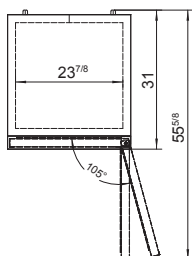

SPECIFICATIONS

Models	Door	Capacity (Cu.Ft.)	Shelves	Casters (inch)	Rated Current (A)	Voltage (V/Hz/Ph)	HP	Refrigerant	Exterior Dimensions (inch)	Net Weight (lb)	Gross Weight (lb)
AUR27GD	1	6.4	1	2	2.3	115/60/1	1/6	R290	27 ^{1/2} ×30×32 ^{1/2}	137	168
AUR36GD	2	8.6	2	2	2.3	115/60/1	1/6	R290	36 ^{3/8} ×30×32 ^{1/2}	161	198
AUR48GD	2	11.8	2	2	2.3	115/60/1	1/6	R290	48 ^{1/4} ×30×32 ^{1/2}	182	249
AUR60GD	2	15	2	2	2.8	115/60/1	1/5	R290	60 ^{1/4} ×30×32 ^{1/2}	218	287
AUR72GD	3	18.2	3	2	2.8	115/60/1	1/5	R290	72 ^{5/8} ×30×32 ^{1/2}	254	335

PLAN VIEW

AUR27GD

AUR36GD

AUR48GD

AUR60GD

AUR72GD

SIDE VIEW

Casters