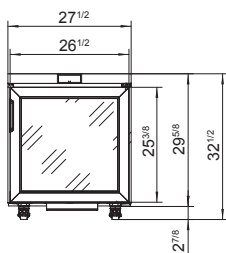

PLAN VIEW

AUR27GD