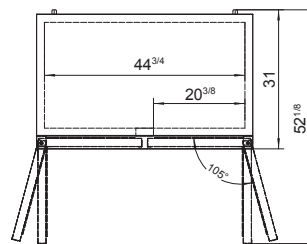

SPECIFICATIONS

Models	Door	Capacity (Cu.Ft.)	Shelves	Casters (inch)	Rated Current (A)	Voltage (V/Hz/Ph)	HP	Refrigerant	Exterior Dimensions (inch)	Net Weight (lb)	Gross Weight (lb)
AUR27GD	1	6.4	1	2	2.3	115/60/1	1/6	R290	27 ^{1/2} ×30×32 ^{1/2}	137	168
AUR36GD	2	8.6	2	2	2.3	115/60/1	1/6	R290	36 ^{3/8} ×30×32 ^{1/2}	161	198
AUR48GD	2	11.8	2	2	2.3	115/60/1	1/6	R290	48 ^{1/4} ×30×32 ^{1/2}	182	249
AUR60GD	2	15	2	2	2.8	115/60/1	1/5	R290	60 ^{1/4} ×30×32 ^{1/2}	218	287
AUR72GD	3	18.2	3	2	2.8	115/60/1	1/5	R290	72 ^{5/8} ×30×32 ^{1/2}	254	335

PLAN VIEW

AUR27GD

AUR36GD

AUR48GD

AUR60GD

AUR72GD

SIDE VIEW

Casters