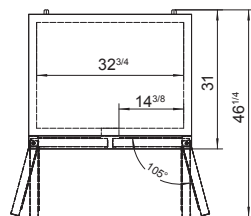

SPECIFICATIONS

Models	Door	Capacity (Cu.Ft.)	Shelves	Casters (inch)	Rated Current (A)	Voltage (V/Hz/Ph)	HP	Refrigerant	Exterior Dimensions (inch)	Net Weight (lb)	Gross Weight (lb)
AUR27GD	1	6.4	1	2	2.3	115/60/1	1/6	R290	27 ^{1/2} ×30×32 ^{1/2}	137	168
AUR36GD	2	8.6	2	2	2.3	115/60/1	1/6	R290	36 ^{3/8} ×30×32 ^{1/2}	161	198
AUR48GD	2	11.8	2	2	2.3	115/60/1	1/6	R290	48 ^{1/4} ×30×32 ^{1/2}	182	249
AUR60GD	2	15	2	2	2.8	115/60/1	1/5	R290	60 ^{1/4} ×30×32 ^{1/2}	218	287
AUR72GD	3	18.2	3	2	2.8	115/60/1	1/5	R290	72 ^{5/8} ×30×32 ^{1/2}	254	335

PLAN VIEW

AUR27GD

AUR36GD

AUR48GD

AUR60GD

AUR72GD

SIDE VIEW

Casters