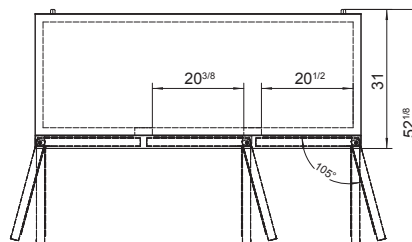

SPECIFICATIONS

Models	Door	Capacity (Cu.Ft.)	Shelves	Casters (inch)	Rated Current (A)	Voltage (V/Hz/Ph)	HP	Refrigerant	Exterior Dimensions (inch)	Net Weight (lb)	Gross Weight (lb)
AUR27GD	1	6.4	1	2	2.3	115/60/1	1/6	R290	27 ^{1/2} ×30×32 ^{1/2}	137	168
AUR36GD	2	8.6	2	2	2.3	115/60/1	1/6	R290	36 ^{3/8} ×30×32 ^{1/2}	161	198
AUR48GD	2	11.8	2	2	2.3	115/60/1	1/6	R290	48 ^{1/4} ×30×32 ^{1/2}	182	249
AUR60GD	2	15	2	2	2.8	115/60/1	1/5	R290	60 ^{1/4} ×30×32 ^{1/2}	218	287
AUR72GD	3	18.2	3	2	2.8	115/60/1	1/5	R290	72 ^{5/8} ×30×32 ^{1/2}	254	335

PLAN VIEW

AUR27GD

AUR36GD

AUR48GD

AUR60GD

AUR72GD

SIDE VIEW

Casters