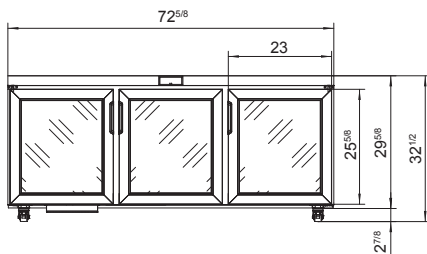

SPECIFICATIONS

Models	Door	Capacity (Cu.Ft.)	Shelves	Casters (inch)	Rated Current (A)	Voltage (V/Hz/Ph)	HP	Refrigerant	Exterior Dimensions (inch)	Net Weight (lb)	Gross Weight (lb)
AUR27GD	1	6.4	1	2	2.3	115/60/1	1/6	R290	27 ^{1/2} ×30×32 ^{1/2}	137	168
AUR36GD	2	8.6	2	2	2.3	115/60/1	1/6	R290	36 ^{3/8} ×30×32 ^{1/2}	161	198
AUR48GD	2	11.8	2	2	2.3	115/60/1	1/6	R290	48 ^{1/4} ×30×32 ^{1/2}	182	249
AUR60GD	2	15	2	2	2.8	115/60/1	1/5	R290	60 ^{1/4} ×30×32 ^{1/2}	218	287
AUR72GD	3	18.2	3	2	2.8	115/60/1	1/5	R290	72 ^{5/8} ×30×32 ^{1/2}	254	335

PLAN VIEW

AUR27GD

AUR36GD

AUR48GD

AUR60GD

AUR72GD

SIDE VIEW

Casters