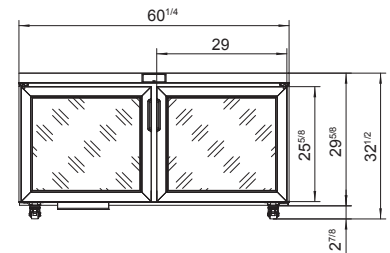

SPECIFICATIONS

Models	Door	Capacity (Cu.Ft.)	Shelves	Casters (inch)	Rated Current (A)	Voltage (V/Hz/Ph)	HP	Refrigerant	Exterior Dimensions (inch)	Net Weight (lb)	Gross Weight (lb)
AUR27GD	1	6.4	1	2	2.3	115/60/1	1/6	R290	27 ^{1/2} ×30×32 ^{1/2}	137	168
AUR36GD	2	8.6	2	2	2.3	115/60/1	1/6	R290	36 ^{3/8} ×30×32 ^{1/2}	161	198
AUR48GD	2	11.8	2	2	2.3	115/60/1	1/6	R290	48 ^{1/4} ×30×32 ^{1/2}	182	249
AUR60GD	2	15	2	2	2.8	115/60/1	1/5	R290	60 ^{1/4} ×30×32 ^{1/2}	218	287
AUR72GD	3	18.2	3	2	2.8	115/60/1	1/5	R290	72 ^{5/8} ×30×32 ^{1/2}	254	335

PLAN VIEW

AUR27GD

AUR36GD

AUR48GD

AUR60GD

AUR72GD

SIDE VIEW

Casters