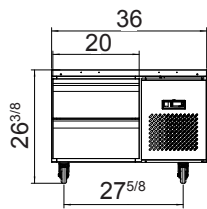

PLAN VIEW

MGF8458GR