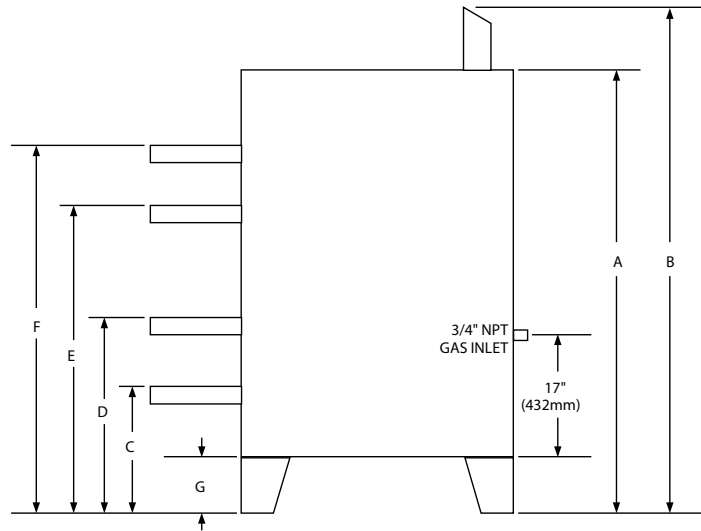

Specifications

Bake Oven: G2000 Series Gas Bake and General Purpose Deck Ovens with stainless steel front, sides, legs, top and back panels. 7" high baking/general purpose compartments, 42" (1067mm) Wide x 32" (813mm) Deep, with two "U" shaped burners, controlled by a heavy duty "snap/throttle" thermostat 150°F (66°C) to 500°F (260°C), heating heavy steel tread plate below the 1" (25 mm) thick Hearthite deck.

Roast Oven: G2000 Series Gas Roast Deck Ovens with stainless steel front, sides, legs, top and back panels. 12" high compartments, 42" (1067mm) Wide x 32" (813mm) Deep, with two "U" shaped burners, controlled by a heavy duty "snap/throttle" thermostat, 150°F (66°C) to 500°F (260°C) heating heavy, 12 gauge steel hearth deck.

G2000 Series Deck Oven

7B = 7" Bake
12R = 12" Roast

All Models	Natural	Propane
Manifold Operating Pressure	5.5" WC (13.7 Mbar)	10.0" WC (24.9 Mbar)
Minimum Supply Pressure	7.0" WC (17.4 Mbar)	11.0" WC (27.4 Mbar)

Clearances To Combustible Wall	
Sides	Back
1" (25mm)	6" (152mm)

Model	A: In (mm)	B: In (mm)	C: In (mm)	D: In (mm)	E: In (mm)	F: In (mm)	G: In (mm)	Total BTU
G2071	50(1270)	58(1473)	40.5(1664)				31(787)	40,000
G2072	58.5(1270)	66.5(1689)	31.5(800)	49(1283)			22(559)	80,000
G2073	60(1524)	68(1727)	15.5(394)	33(838)	50.5(1283)		6(152)	120,000
G2121	55(1397)	63(1600)	40.5(1664)				31(787)	40,000
G2122	60.5(1537)	68.5(1740)	23.5(597)	46(1168)			14(356)	80,000
G2121-71	63.5(1613)	71.5(1816)	31.5(800)	54(1372)			22(559)	80,000
G2121-72	65(1651)	73(1854)	15.5(394)	38(965)	55.5(1410)		6(152)	120,000