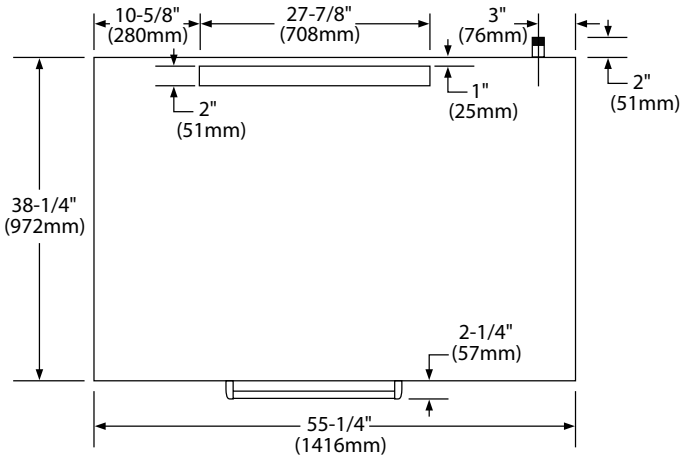

Specifications

Bake Oven: G2000 Series Gas Bake and General Purpose Deck Ovens with stainless steel front, sides, legs, top and back panels. 7" high baking/general purpose compartments, 42" (1067mm) Wide x 32" (813mm) Deep, with two "U" shaped burners, controlled by a heavy duty "snap/throttle" thermostat 150°F (66°C) to 500°F (260°C), heating heavy steel tread plate below the 1" (25 mm) thick Hearthite deck.

Roast Oven: G2000 Series Gas Roast Deck Ovens with stainless steel front, sides, legs, top and back panels. 12" high compartments, 42" (1067mm) Wide x 32" (813mm) Deep, with two "U" shaped burners, controlled by a heavy duty "snap/throttle" thermostat, 150°F (66°C) to 500°F (260°C) heating heavy, 12 gauge steel hearth deck.

G2000 Series Deck Oven

7B = 7" Bake
12R = 12" Roast

All Models	Natural	Propane
Manifold Operating Pressure	5.5" WC (13.7 Mbar)	10.0" WC (24.9 Mbar)
Minimum Supply Pressure	7.0" WC (17.4 Mbar)	11.0" WC (27.4 Mbar)

Clearances To Combustible Wall	
Sides	Back
1" (25mm)	6" (152mm)

Model	A: In (mm)	B: In (mm)	C: In (mm)	D: In (mm)	E: In (mm)	F: In (mm)	G: In (mm)	Total BTU
G2071	50(1270)	58(1473)	40.5(1664)				31(787)	40,000
G2072	58.5(1270)	66.5(1689)	31.5(800)	49(1283)			22(559)	80,000
G2073	60(1524)	68(1727)	15.5(394)	33(838)	50.5(1283)		6(152)	120,000
G2121	55(1397)	63(1600)	40.5(1664)				31(787)	40,000
G2122	60.5(1537)	68.5(1740)	23.5(597)	46(1168)			14(356)	80,000
G2121-71	63.5(1613)	71.5(1816)	31.5(800)	54(1372)			22(559)	80,000
G2121-72	65(1651)	73(1854)	15.5(394)	38(965)	55.5(1410)		6(152)	120,000