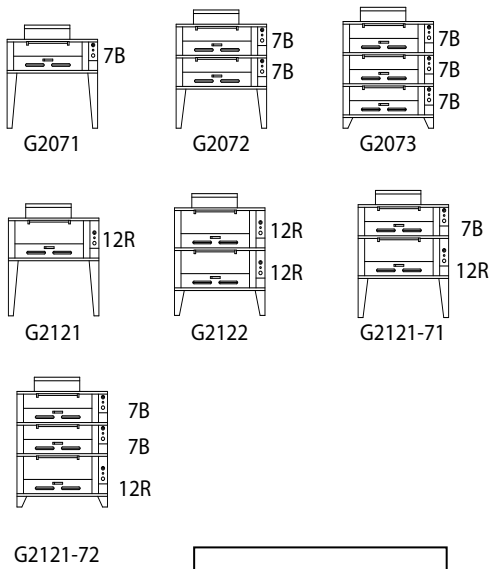

G2000 Series Deck Oven

7B = 7" Bake
12R = 12" Roast