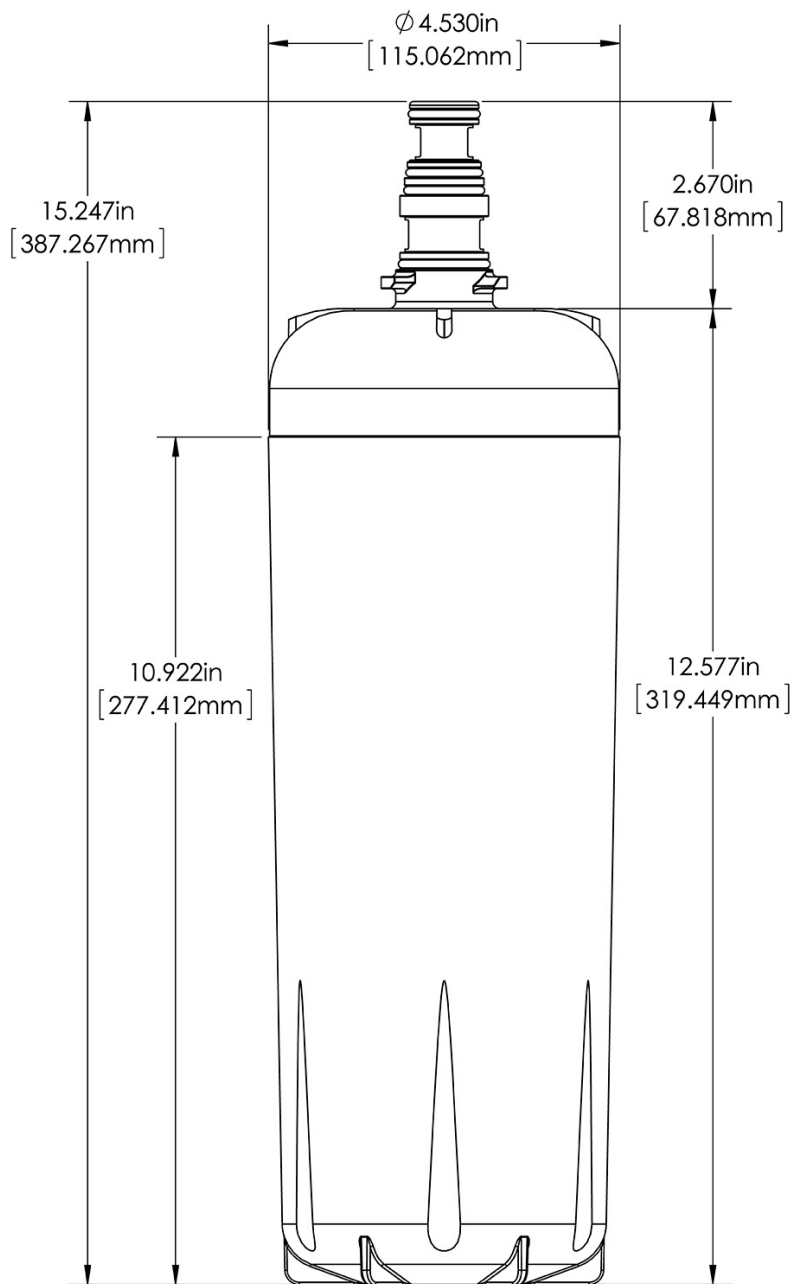

CARTRIDGE, WQ-60(3)5

Height: 14.25" Width: 4.53" Depth: 4.53"
(36.2cm) (11.5cm) (11.5cm)

-
- Select filters NSF certified to Standard 42 for reduction of Sediment, Chlorine Taste and Odor and Chloramines
- Certified to NSF Standard 42 for Sediment, Chlorine Taste and Odor reduction

Last Updated:
01/18/2023

Dimensions of Filter System <i>(filter head with filter cartridge)</i>			Installed Dimensions <i>(Installation with wall mounting)</i>			Cartridge Dimensions <i>(filter cartridge only)</i>			
	Height	Width	Depth	Height	Width	Depth	Height	Width	Depth
English	-	-	-	-	-	-	14.25 in.	4.53 in.	4.53 in.
Metric	-	-	-	-	-	-	36.2 cm	11.5 cm	11.5 cm