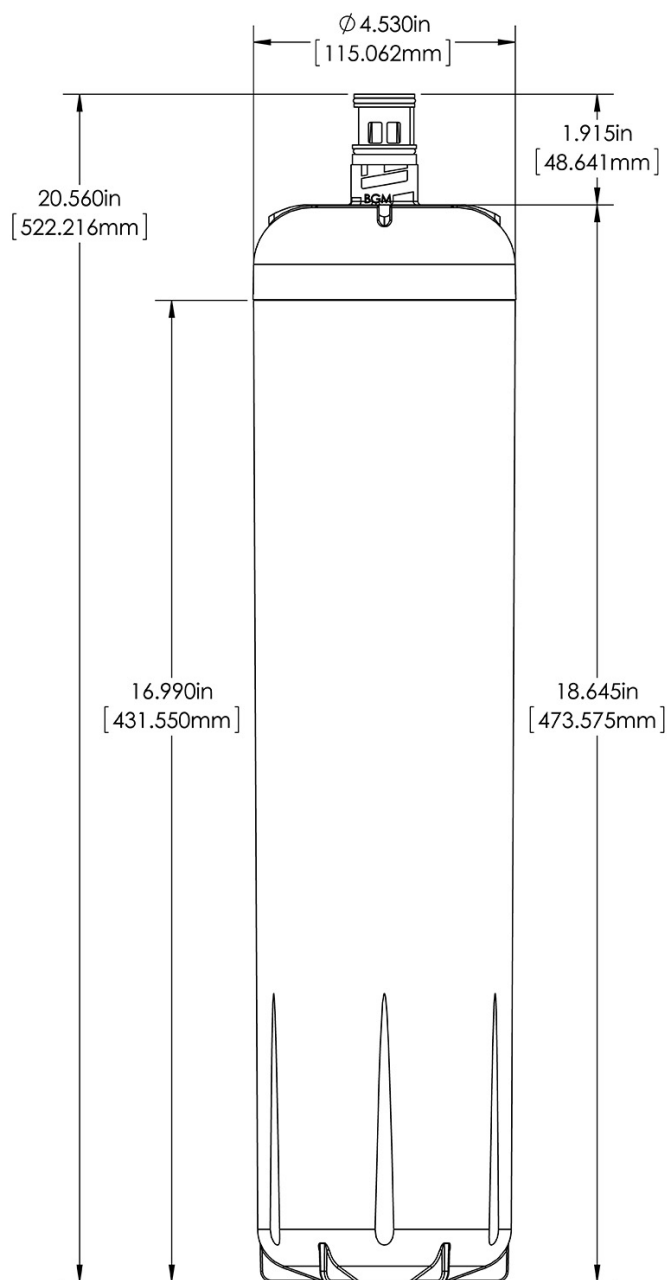

CARTRIDGE, WEQ-SFTN3500(1)10 TEA

Height: 20.56" Width: 4.53" Depth: 4.53"
(52.2cm) (11.5cm) (11.5cm)

- Integrated carbon block to reduce chlorine taste and odor
- Perfect for iced and hot tea brewers where hard water can affect tea clarity, taste, and stand time
- Minimizes service maintenance and equipment downtime with 3,500 grains of hardness reduction

Plumbing Requirements

Inlet Connection	Outlet Connection	Min Operating Pressure	Max Operating Pressure	Min Operating Temperature	Max Operating Temperature
		20 psi (138 kPa)	125 psi (862 kPa)	40°F(4°C)	100°F(38°C)

Last Updated:
04/25/2023

	Dimensions of Filter System <i>(filter head with filter cartridge)</i>			Installed Dimensions <i>(Installation with wall mounting)</i>			Cartridge Dimensions <i>(filter cartridge only)</i>		
	Height	Width	Depth	Height	Width	Depth	Height	Width	Depth
English	-	-	-	-	-	-	20.56 in.	4.53 in.	4.53 in.
Metric	-	-	-	-	-	-	52.2 cm	11.5 cm	11.5 cm