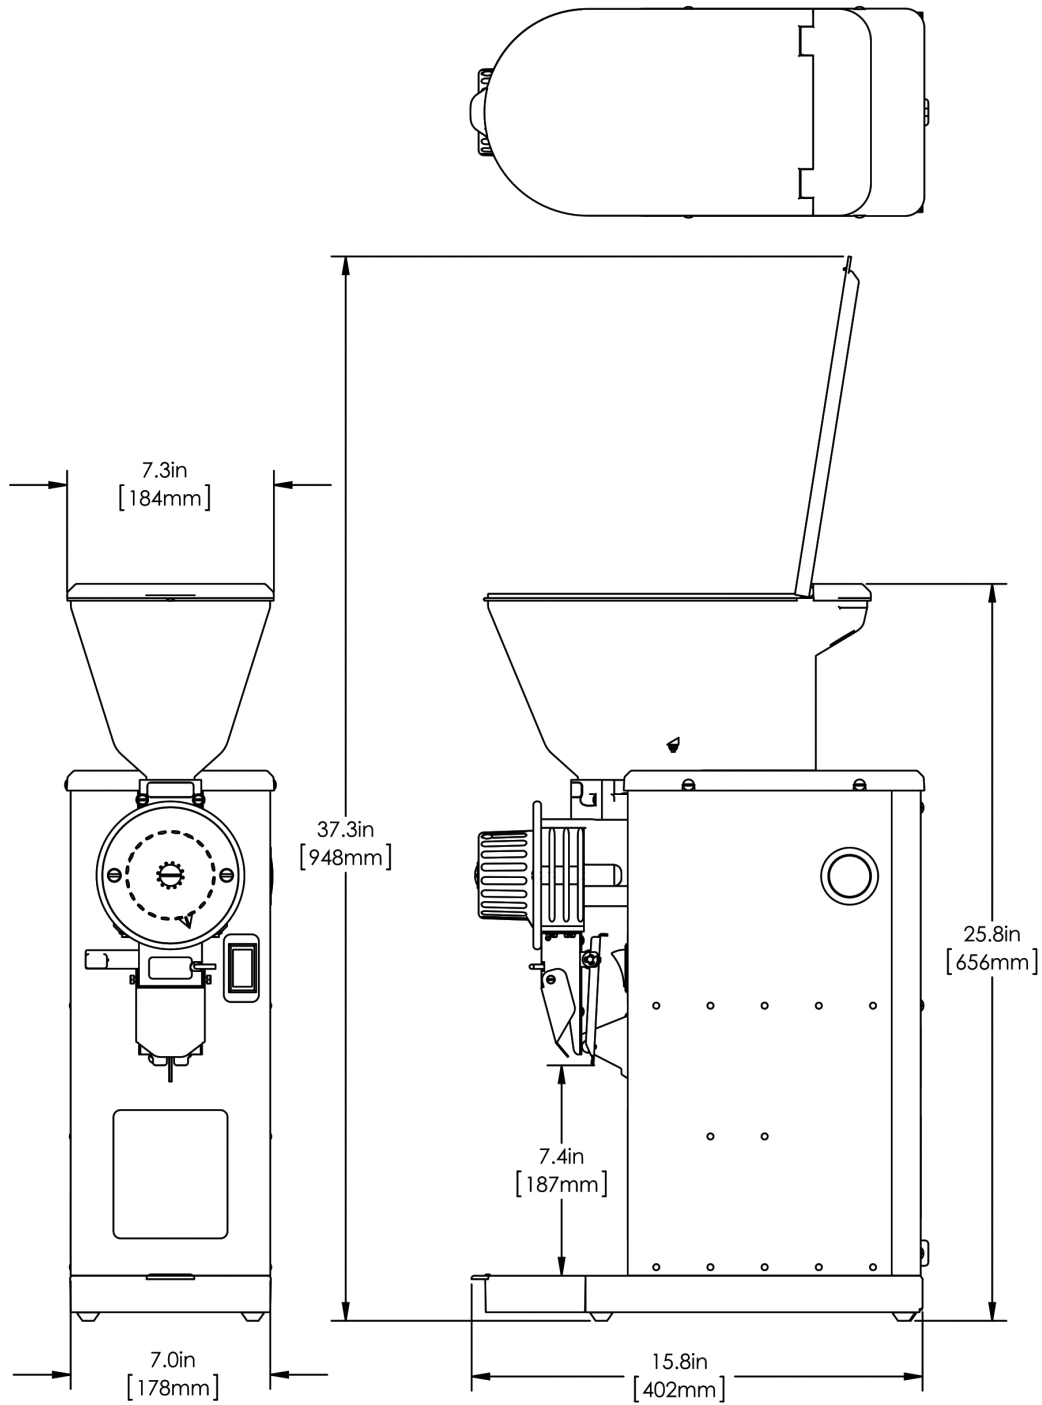

GVH-3, 120V CANADA

Height: 25.8" Width: 7.3" Depth: 15.8"
(65.5cm) (18.5cm) (40.1cm)

- New sleek styling with visual 3 lb (1.36kg) hopper promotes freshly ground coffee
- Versatile design allows grinding into bags, cans, and cups and other containers to meet a multitude of customer needs
- Fast grinding – three pounds (1.36kg) in about 90 seconds – maximizes speed of service
- 340° dial resolution for precise tuning of grind particle size
- Ergonomic clamp holds smaller size bags and containers in place for hands-free operation
- Easy to use cleaning lever ensures complete removal of all ground coffee from the grind chamber
- Precision Rockwell 65C hard burrs provide consistency, grind after grind
- Bag switch prevents grinding before bag/container is in place
- Industry leading grinding burr warranty

Agency:

Specifications

Product #: 55600.6300

Finish: Stainless

Hoppers: One

Hopper Capacity: 3.00 lbs (1.361 kgs)

Electrical & Capacity

Volts*	Amps	Watts	Cord Attached	Plug Type	8oz cups/hr 236ml cups/hr	Input H ₂ O Temp.	Phase	# Wires plus Ground	Hertz
120	11	1320	Yes	NEMA 5-15P	-	60°F (15.5°C)	1	2	60

Last Updated:
12/15/2022

	Unit			Shipping				
	Height	Width	Depth	Height	Width	Depth	Weight	Volume
English	25.8 in.	7.3 in.	15.8 in.	31.4 in.	11.2 in.	20.1 in.	56.200 lbs	4.076 ft ³
Metric	65.5 cm	18.5 cm	40.1 cm	79.7 cm	28.4 cm	51.0 cm	25.492 kgs	0.115 m ³