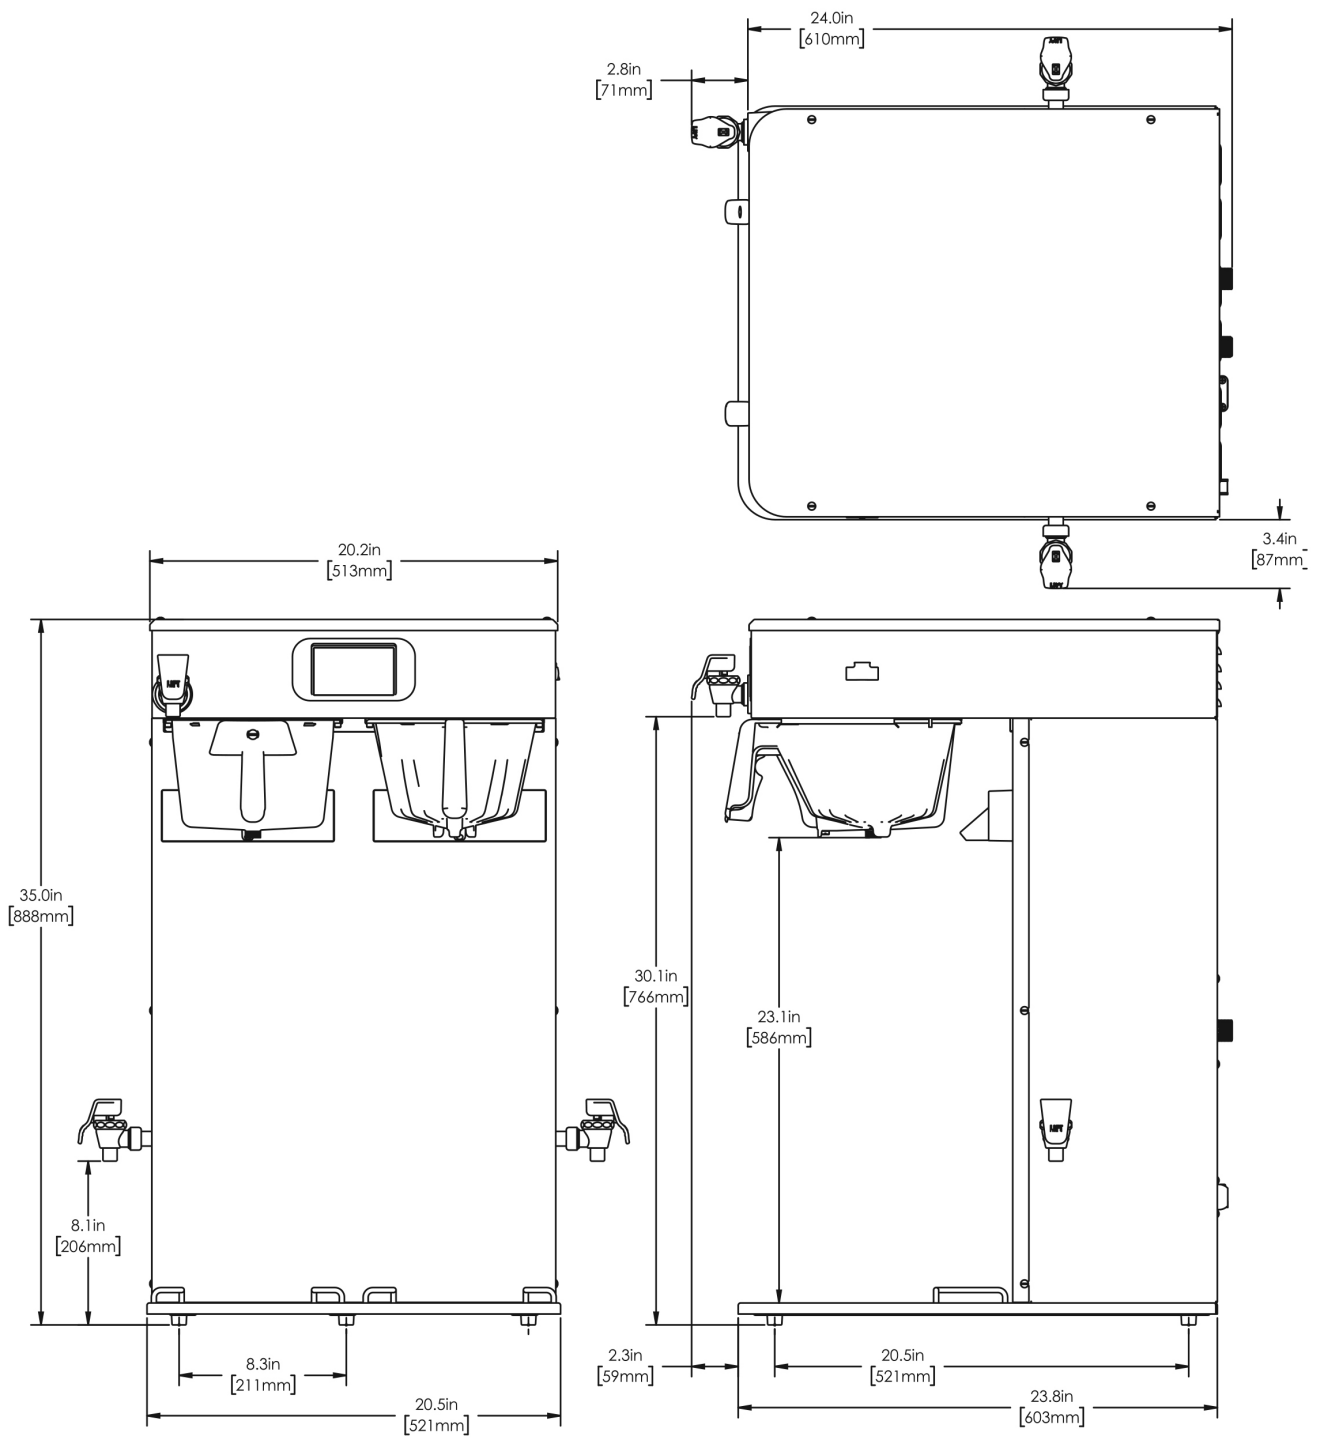

Last Updated:
04/07/2023

| | Unit | | | Shipping | | | | |
|---------|----------|----------|----------|----------|----------|----------|------------|------------------------|
| | Height | Width | Depth | Height | Width | Depth | Weight | Volume |
| English | 35.0 in. | 20.2 in. | 24.0 in. | 38.3 in. | 24.4 in. | 28.6 in. | 74.690 lbs | 15.411 ft ³ |
| Metric | 88.9 cm | 51.3 cm | 61.0 cm | 97.2 cm | 61.9 cm | 72.6 cm | 33.879 kgs | 0.436 m ³ |