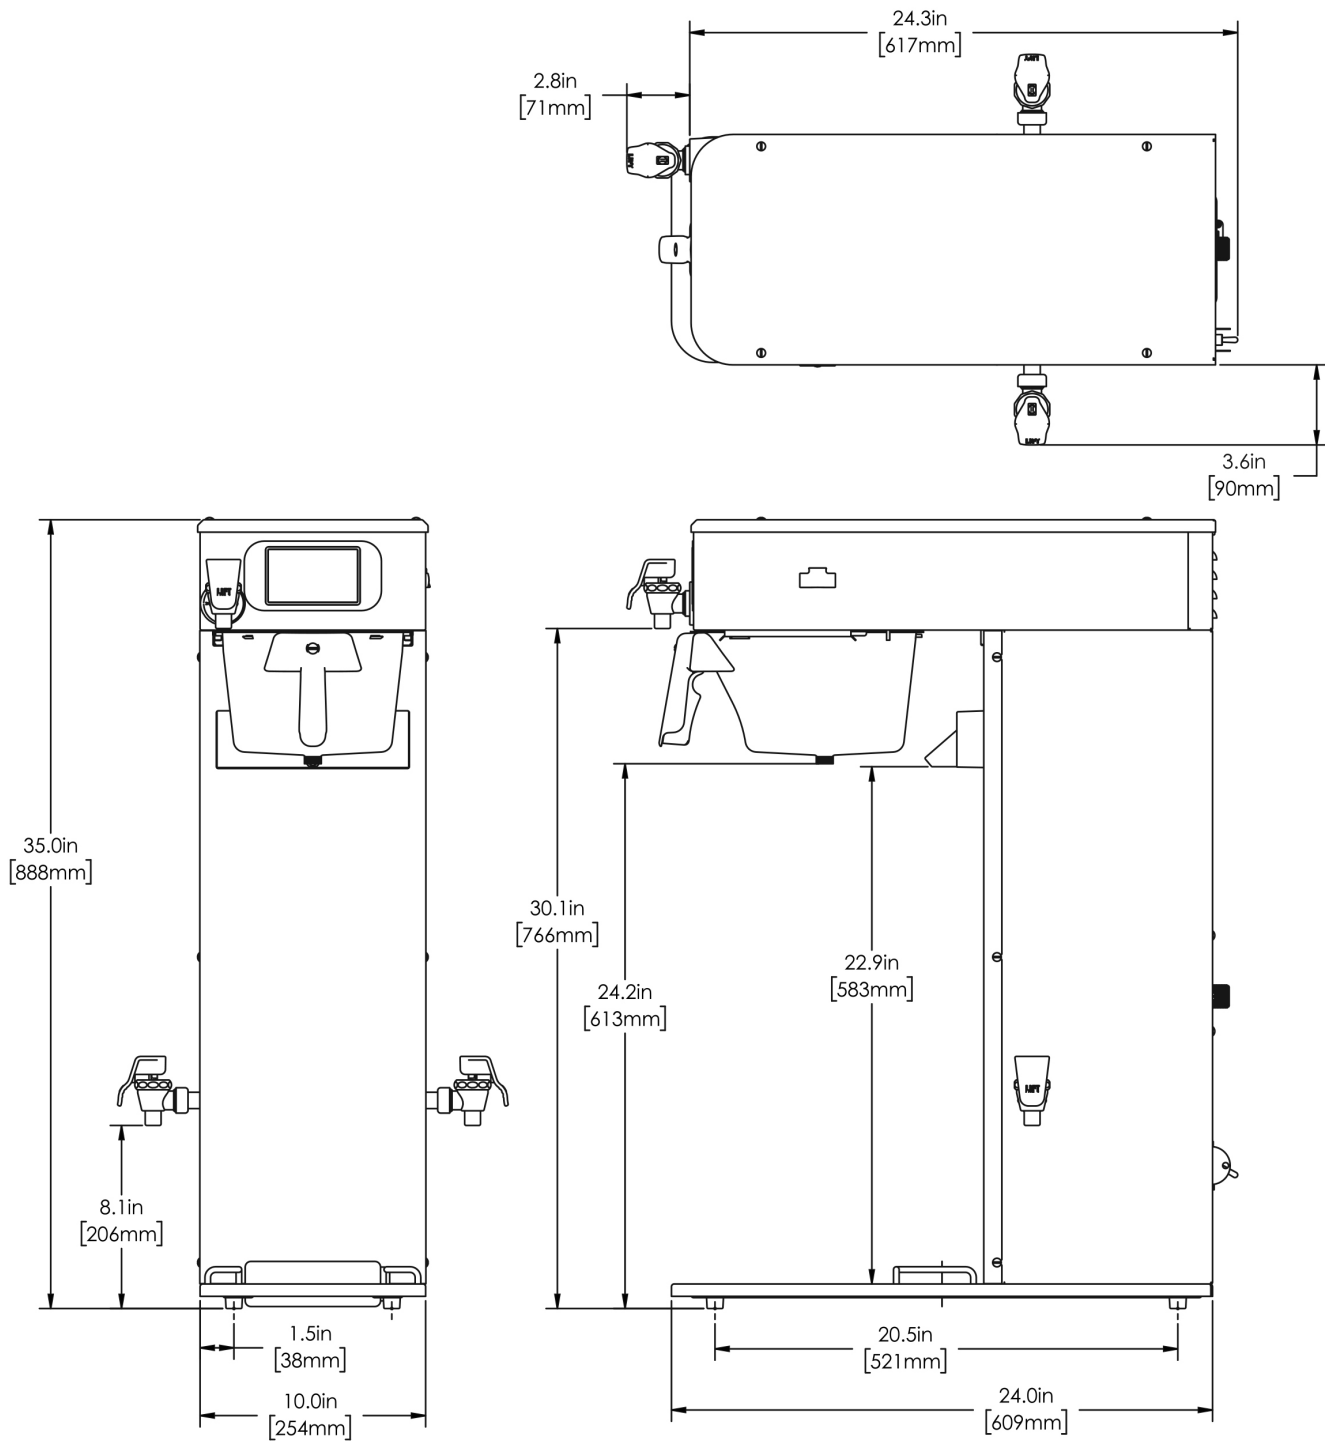

Last Updated:
04/07/2023

	Unit			Shipping				
	Height	Width	Depth	Height	Width	Depth	Weight	Volume
English	35.0 in.	10.0 in.	24.3 in.	38.1 in.	14.3 in.	32.3 in.	78.400 lbs	10.139 ft³
Metric	88.9 cm	25.4 cm	61.7 cm	96.8 cm	36.2 cm	81.9 cm	35.562 kgs	0.287 m³