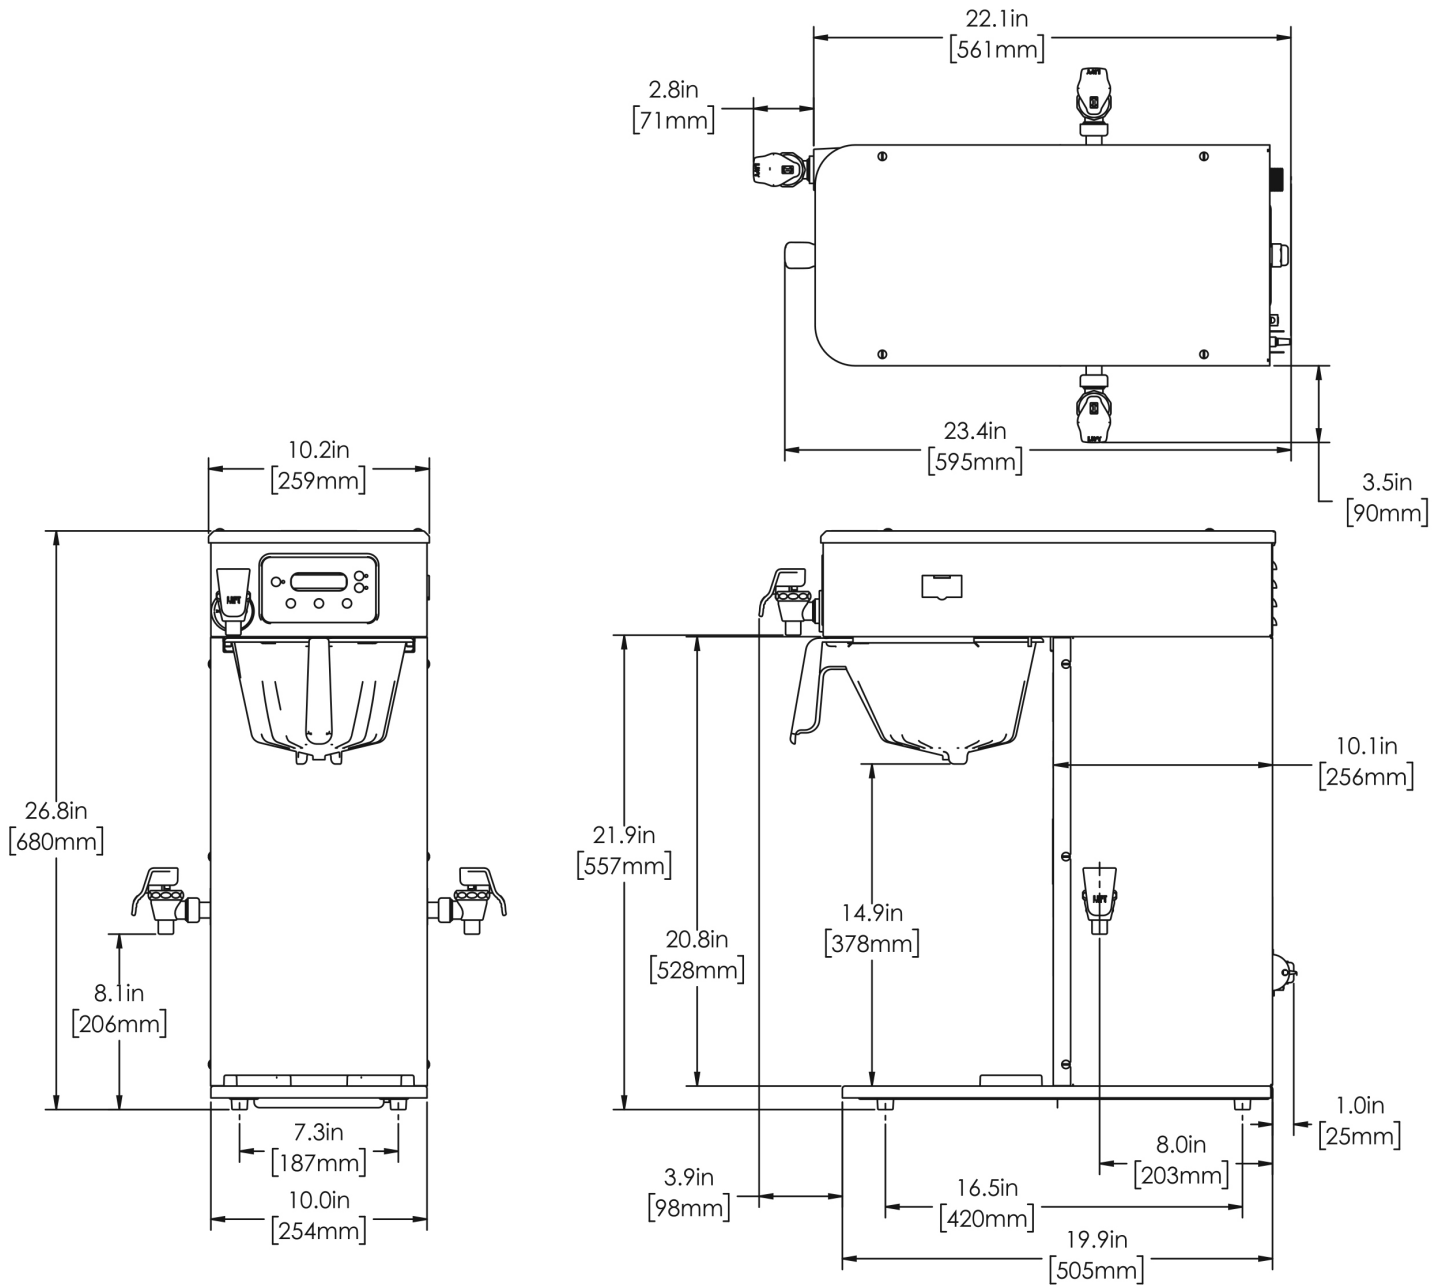

Last Updated:
12/15/2022

	Unit			Shipping				
	Height	Width	Depth	Height	Width	Depth	Weight	Volume
English	26.8 in.	10.2 in.	22.1 in.	34.9 in.	13.3 in.	27.4 in.	46.860 lbs	7.321 ft ³
Metric	68.1 cm	25.9 cm	56.1 cm	88.6 cm	33.7 cm	69.5 cm	21.256 kgs	0.207 m ³