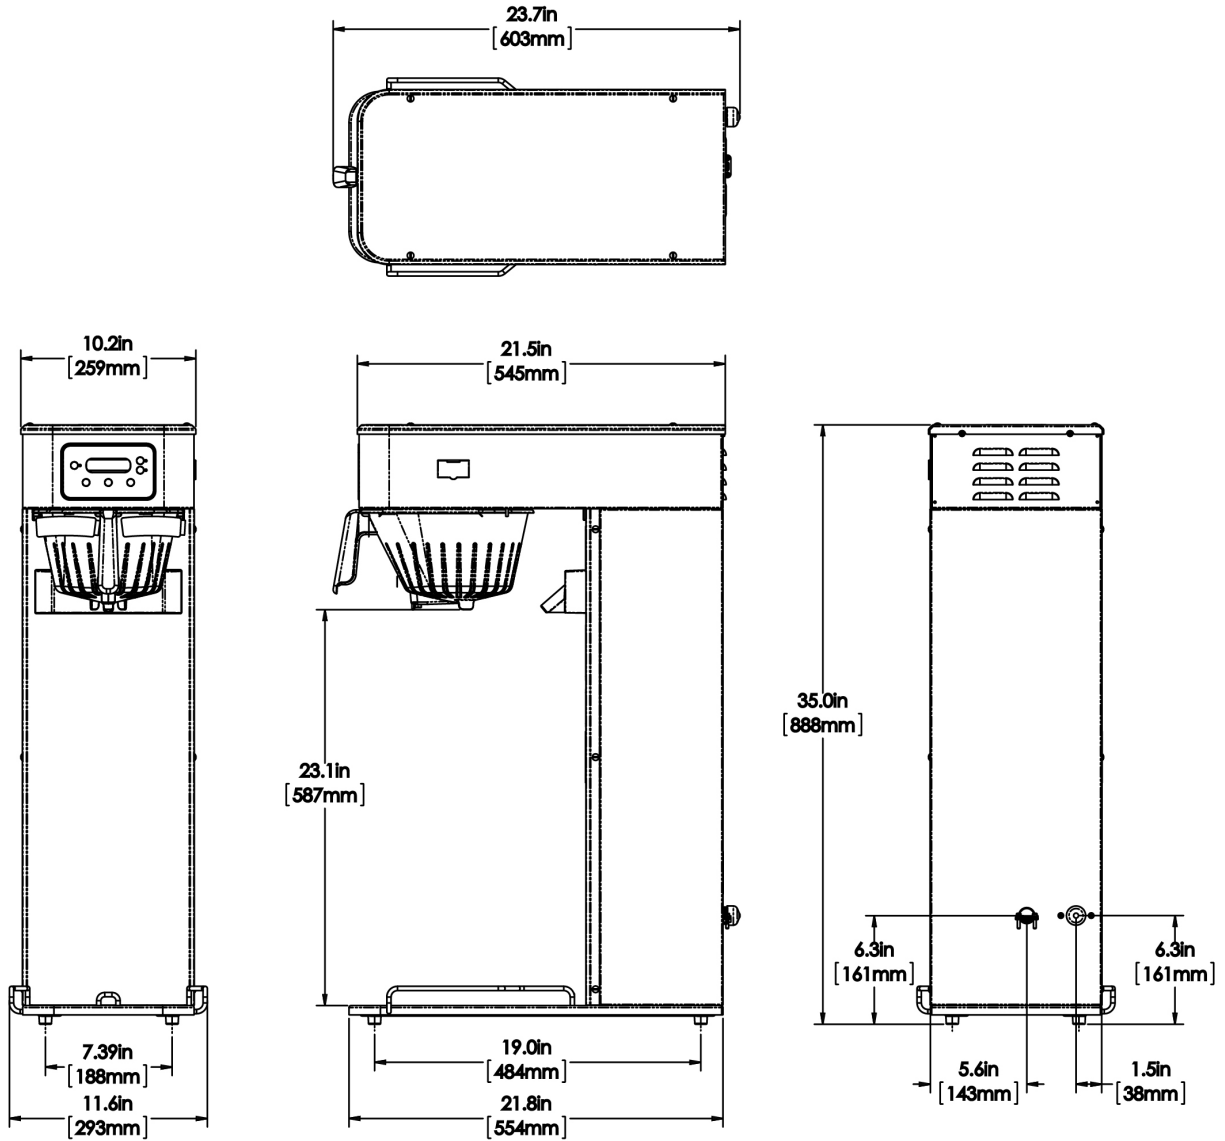

Last Updated:  
01/26/2022

	Unit			Shipping				
	Height	Width	Depth	Height	Width	Depth	Weight	Volume
English	35.0 in.	11.6 in.	23.7 in.	-	-	-	-	-
Metric	88.9 cm	29.5 cm	60.2 cm	-	-	-	-	-

BUNN® reserves the right to change specifications and product design without notice. Such revisions do not entitle the buyer to corresponding changes, improvements, additions or replacements for previously purchased equipment. For most current specifications and other info visit [bunn.com](http://bunn.com).