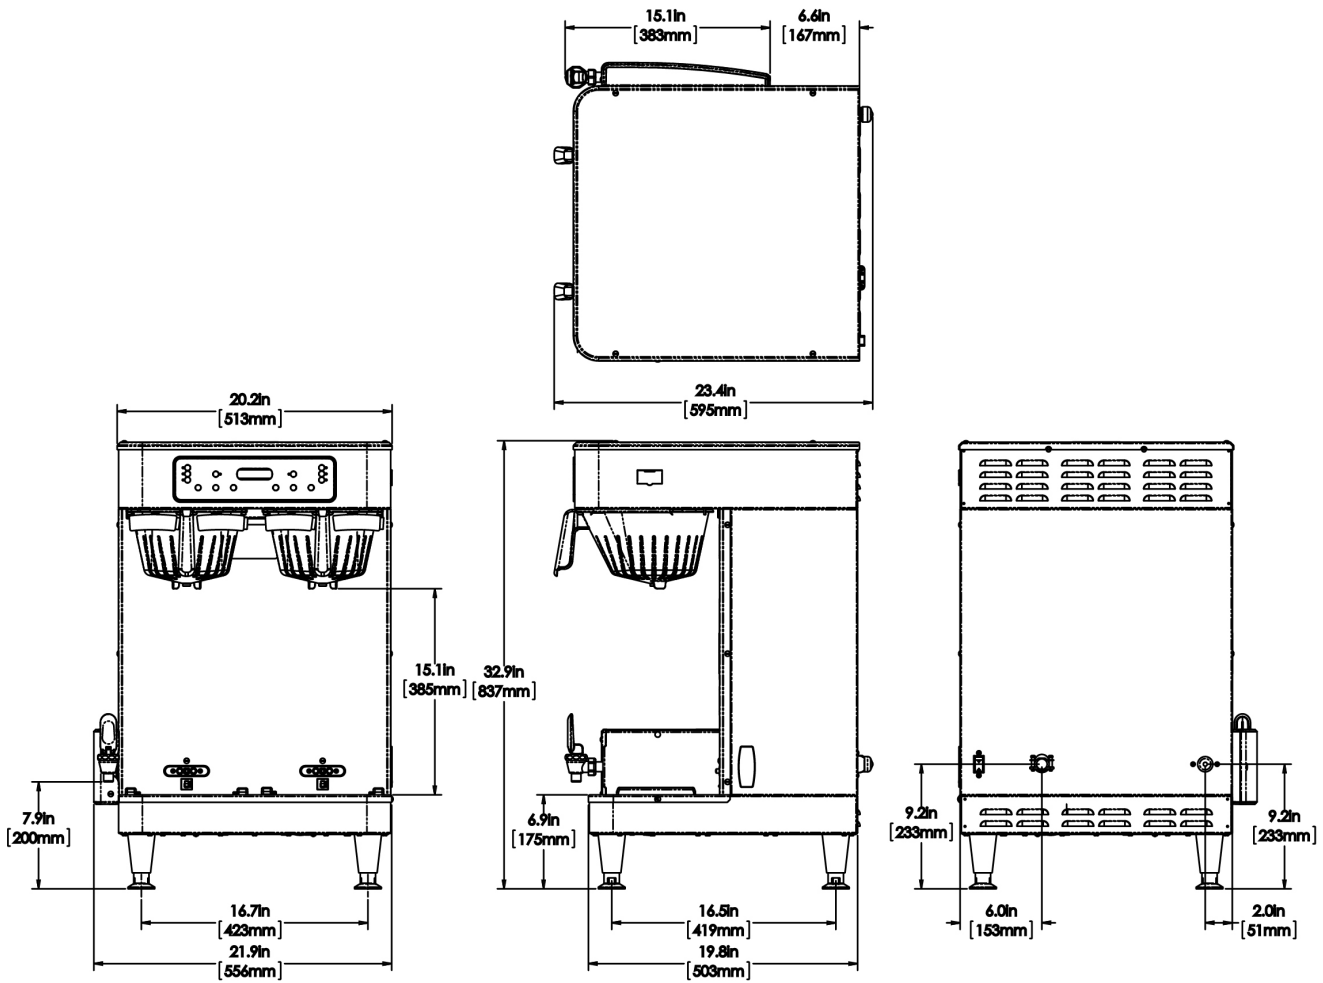

Last Updated:
01/26/2022

Unit			Shipping					
	Height	Width	Depth	Height	Width	Depth	Weight	Volume
English	32.9 in.	21.9 in.	23.0 in.	37.5 in.	26.1 in.	28.4 in.	78.400 lbs	16.087 ft³
Metric	83.6 cm	55.6 cm	58.4 cm	95.3 cm	66.4 cm	72.1 cm	35.562 kgs	0.456 m³