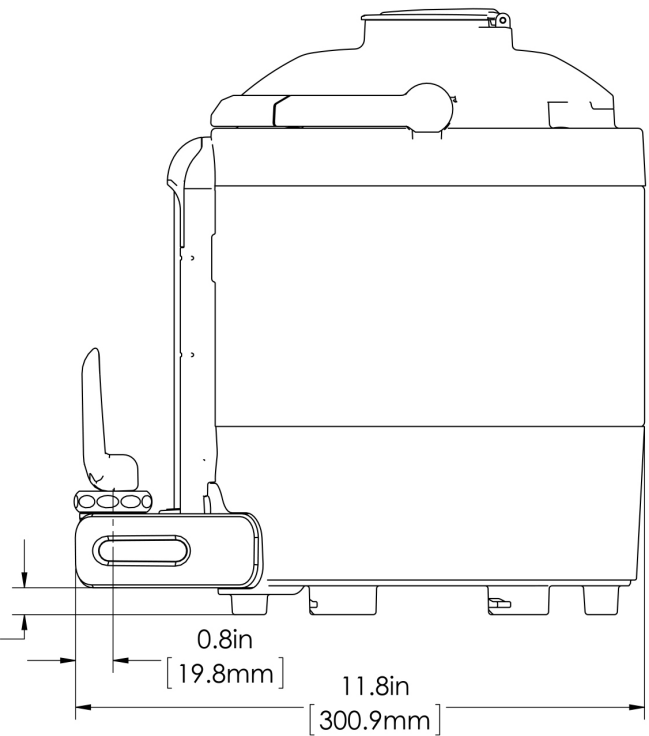

Height: 12.6" Width: 9.1" Depth: 11.8"
(32.0cm) (23.1cm) (30.0cm)

- Vacuum insulated to keep coffee hot for hours
- Brew-through design with flip lid cover
- Soft-grip bail handle for easy transportation
- Integrated sight gauge assembly allows for easy cleaning
- Sturdy aluminum faucet guard keeps faucet area clean and protected
- Fast flow faucet
- Ideal for use with Twin or Single Infusion Series Brewers

Last Updated:
01/26/2022

0.6in
[14.2mm]

	Unit			Shipping				
	Height	Width	Depth	Height	Width	Depth	Weight	Volume
English	12.6 in.	9.1 in.	11.8 in.	-	-	-	-	-
Metric	32.0 cm	23.1 cm	30.0 cm	-	-	-	-	-

BUNN® reserves the right to change specifications and product design without notice. Such revisions do not entitle the buyer to corresponding changes, improvements, additions or replacements for previously purchased equipment. For most current specifications and other info visit bunn.com.