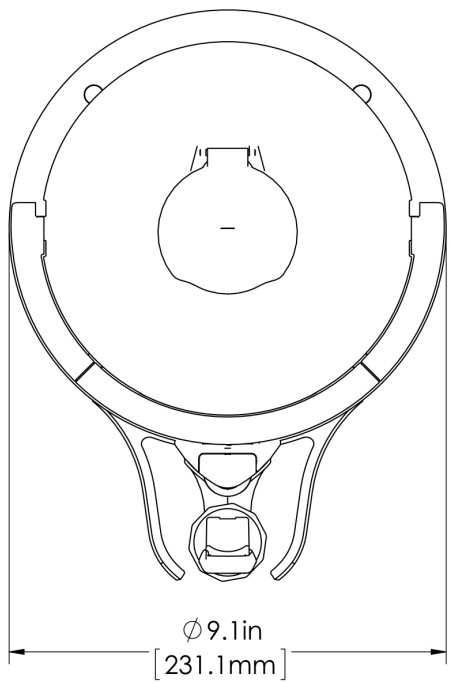

Height: 12.6" Width: 9.1" Depth: 11.8"
(32.0cm) (23.1cm) (30.0cm)

- Vacuum insulated to keep coffee hot for hours
- Brew-through design with flip lid cover
- Soft-grip bail handle for easy transportation
- Integrated sight gauge assembly allows for easy cleaning
- Sturdy aluminum faucet guard keeps faucet area clean and protected
- Fast flow faucet
- Ideal for use with Twin or Single Infusion Series Brewers

Agency:

Specifications

Product #: 44000.6250

Lid Color: Black

Handle: Bail Handle

Liner: Stainless Steel

Dispense: Lever Action

Additional Features

Holding Capacity

English	Metric
128 oz.	3.8 L

WARNING:

BUNN® reserves the right to change specifications and product design without notice. Such revisions do not entitle the buyer to corresponding changes, improvements, additions or replacements for previously purchased equipment. For most current specifications and other info visit bunn.com.

Last Updated:
01/26/2022

0.6in
[14.2mm]

	Unit			Shipping				
	Height	Width	Depth	Height	Width	Depth	Weight	Volume
English	12.6 in.	9.1 in.	11.8 in.	-	-	-	-	-
Metric	32.0 cm	23.1 cm	30.0 cm	-	-	-	-	-

BUNN® reserves the right to change specifications and product design without notice. Such revisions do not entitle the buyer to corresponding changes, improvements, additions or replacements for previously purchased equipment. For most current specifications and other info visit bunn.com.