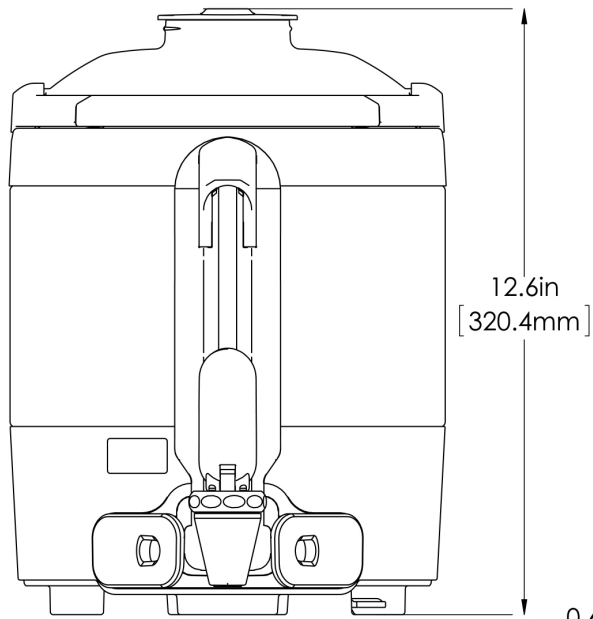

Height: 12.6" Width: 9.1" Depth: 11.8"
(32.0cm) (23.1cm) (30.0cm)

- Vacuum insulated to keep coffee hot for hours
- Brew-through design with flip lid cover
- Soft-grip bail handle for easy transportation
- Integrated sight gauge assembly allows for easy cleaning
- Sturdy aluminum faucet guard keeps faucet area clean and protected
- Fast flow faucet
- Ideal for use with Twin or Single Infusion Series Brewers

Holding Capacity

English	Metric
128 oz.	3.8 L

WARNING:

BUNN® reserves the right to change specifications and product design without notice. Such revisions do not entitle the buyer to corresponding changes, improvements, additions or replacements for previously purchased equipment. For most current specifications and other info visit bunn.com.

Last Updated:
01/26/2022

0.6in
[14.2mm]

	Unit			Shipping				
	Height	Width	Depth	Height	Width	Depth	Weight	Volume
English	12.6 in.	9.1 in.	11.8 in.	-	-	-	-	-
Metric	32.0 cm	23.1 cm	30.0 cm	-	-	-	-	-

BUNN® reserves the right to change specifications and product design without notice. Such revisions do not entitle the buyer to corresponding changes, improvements, additions or replacements for previously purchased equipment. For most current specifications and other info visit bunn.com.