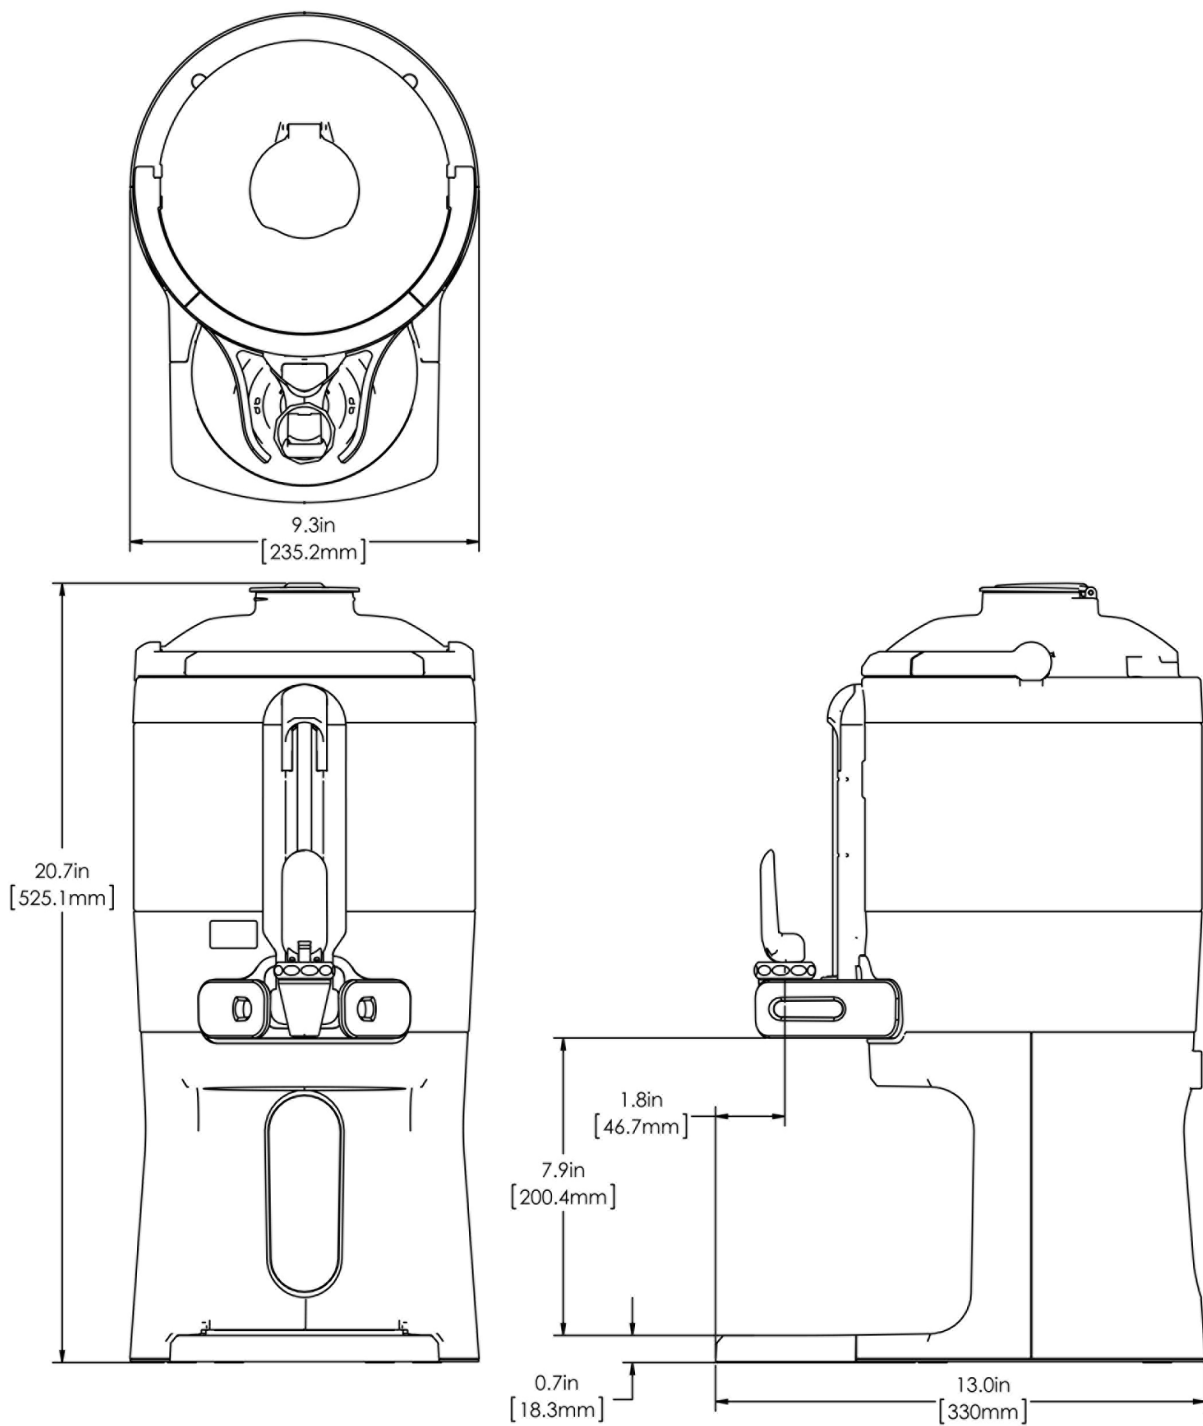

Height: 20.7" Width: 9.3" Depth: 13.0"
(52.6cm) (23.6cm) (33.0cm)

- Vacuum insulated to keep coffee hot for hours
- Brew-through design with flip lid cover
- Soft-grip bail handle for easy transportation
- Self-locking stand allows for multiple brewing and serving options
- Large cup clearance allows for dispensing into cups, decanters and thermal carafes
- Integrated sight gauge assembly allows for easy cleaning
- Sturdy aluminum faucet guard keeps faucet area clean and protected
- Drip tray is easily removed for cleaning or to provide extra clearance for dispensing into pitchers
- Fast flow faucet
- Ideal for use with Twin or Single Infusion Series Brewers

Agency:

Specifications

Product #: 44000.6200

Lid Color: Black

Handle: Bail Handle

Liner: Stainless Steel

Dispense: Lever Action

Additional Features

Holding Capacity

English	Metric
128 oz.	3.8 L

WARNING:

BUNN® reserves the right to change specifications and product design without notice. Such revisions do not entitle the buyer to corresponding changes, improvements, additions or replacements for previously purchased equipment. For most current specifications and other info visit bunn.com.

Last Updated:
01/26/2022

	Unit			Shipping				
	Height	Width	Depth	Height	Width	Depth	Weight	Volume
English	20.7 in.	9.3 in.	13.0 in.	-	-	-	-	-
Metric	52.6 cm	23.6 cm	33.0 cm	-	-	-	-	-

BUNN® reserves the right to change specifications and product design without notice. Such revisions do not entitle the buyer to corresponding changes, improvements, additions or replacements for previously purchased equipment. For most current specifications and other info visit bunn.com.