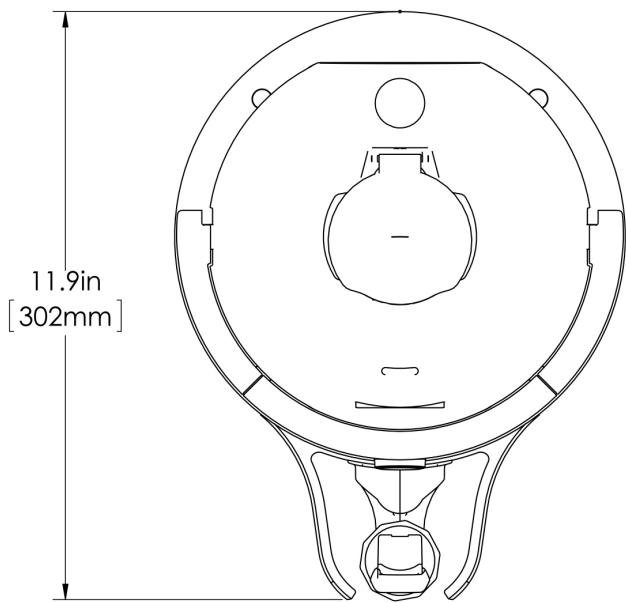

Height: 12.6" Width: 9.1" Depth: 11.9"
(32.0cm) (23.1cm) (30.2cm)

- Digital sight gauge operates on four easily replaceable AAA batteries with an average 1-year lifespan. Display shows low battery symbol when replacement is needed
- Unique lid design allows the display to be forward or rear facing
- Volume indicator displays how much coffee is left inside the server
- Four-hour digital count-up timer
- Vacuum insulated to keep coffee hot for hours
- Brew-through design with flip lid cover
- Soft-grip bail handle for easy transportation
- Sturdy aluminum faucet guard keeps faucet area clean and protected
-
- Fast flow faucet
- Ideal for use with Twin or Single Infusion Series Brewers

Agency:

Specifications

Product #: 42700.6250

Lid Color: Black

Handle: Bail Handle

Liner: Stainless Steel

Dispense: Lever Action

Additional Features

Holding Capacity

English	Metric
128 oz.	3.8 L

WARNING:

BUNN® reserves the right to change specifications and product design without notice. Such revisions do not entitle the buyer to corresponding changes, improvements, additions or replacements for previously purchased equipment. For most current specifications and other info visit bunn.com.

Last Updated:
01/26/2022

	Unit			Shipping				
	Height	Width	Depth	Height	Width	Depth	Weight	Volume
English	12.6 in.	9.1 in.	11.9 in.	-	-	-	-	-
Metric	32.0 cm	23.1 cm	30.2 cm	-	-	-	-	-

BUNN® reserves the right to change specifications and product design without notice. Such revisions do not entitle the buyer to corresponding changes, improvements, additions or replacements for previously purchased equipment. For most current specifications and other info visit bunn.com.