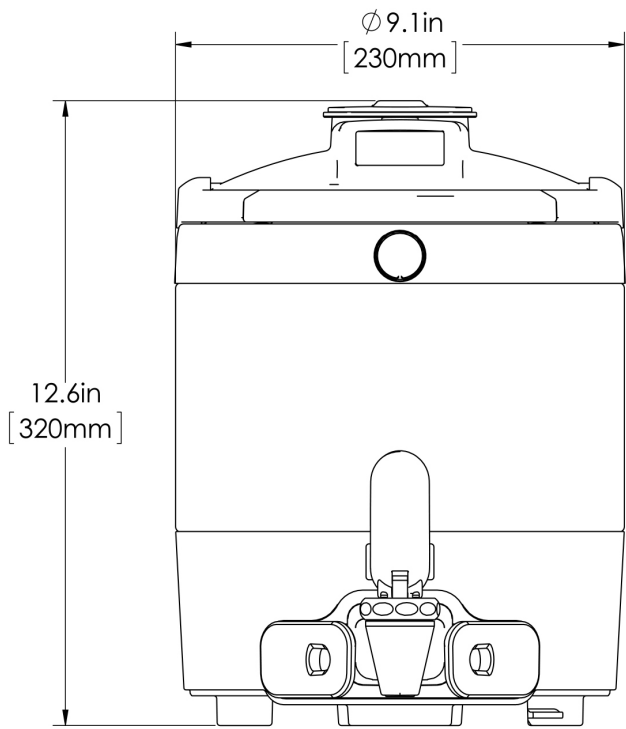

Height: 12.6" Width: 9.1" Depth: 11.9"
(32.0cm) (23.1cm) (30.2cm)

- Digital sight gauge operates on four easily replaceable AAA batteries with an average 1-year lifespan. Display shows low battery symbol when replacement is needed
- Unique lid design allows the display to be forward or rear facing
- Volume indicator displays how much coffee is left inside the server
- Four-hour digital count-up timer
- Vacuum insulated to keep coffee hot for hours
- Brew-through design with flip lid cover
- Soft-grip bail handle for easy transportation
- Sturdy aluminum faucet guard keeps faucet area clean and protected
-
- Fast flow faucet
- Ideal for use with Twin or Single Infusion Series Brewers

Holding Capacity

English	Metric
128 oz.	3.8 L

WARNING:

BUNN® reserves the right to change specifications and product design without notice. Such revisions do not entitle the buyer to corresponding changes, improvements, additions or replacements for previously purchased equipment. For most current specifications and other info visit bunn.com.

Last Updated:
01/26/2022

	Unit			Shipping				
	Height	Width	Depth	Height	Width	Depth	Weight	Volume
English	12.6 in.	9.1 in.	11.9 in.	-	-	-	-	-
Metric	32.0 cm	23.1 cm	30.2 cm	-	-	-	-	-

BUNN® reserves the right to change specifications and product design without notice. Such revisions do not entitle the buyer to corresponding changes, improvements, additions or replacements for previously purchased equipment. For most current specifications and other info visit bunn.com.