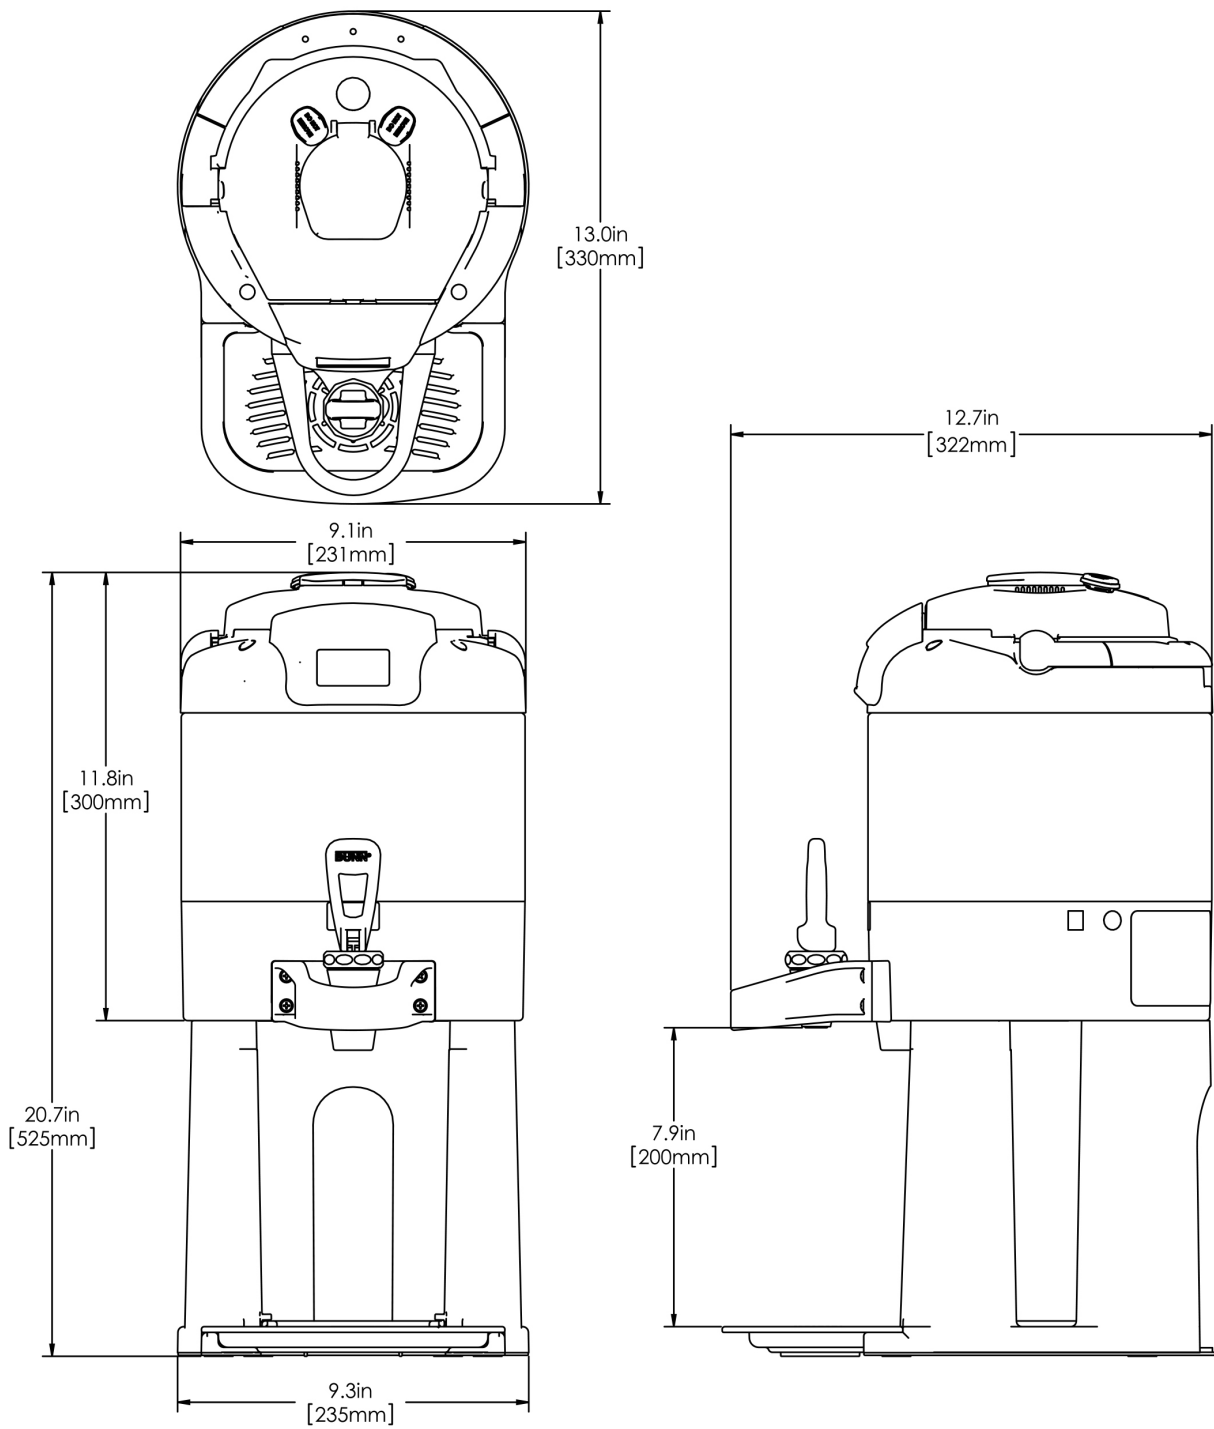

Height: 20.7" Width: 9.3" Depth: 13.0"  
(52.6cm) (23.6cm) (33.0cm)

- Digital sight gauge operates on four easily replaceable AAA batteries with an average 1-year lifespan: display shows low battery symbol when replacement is needed
- Unique lid design allows the display to be forward or rear facing
- Volume indicator displays how much coffee is left inside the server
- Four-hour digital count-up timer
- Vacuum insulated to keep coffee hot for hours
- Brew-through design with flip lid cover
- Soft-grip bail handle for easy transportation
- Self-locking stand allows for multiple brewing and serving options
- Large cup clearance allows for dispensing into cups, decanters and thermal carafes
- Sturdy aluminum faucet guard keeps faucet area clean and protected
- Drip tray is easily removed for cleaning or to provide extra clearance for dispensing into pitchers
- Fast flow faucet
- Ideal for use with Twin or Single Infusion Series Brewers

**Last Updated:**  
01/26/2022

	Unit			Shipping				
	Height	Width	Depth	Height	Width	Depth	Weight	Volume
English	20.7 in.	9.3 in.	13.0 in.	-	-	-	-	-
Metric	52.6 cm	23.6 cm	33.0 cm	-	-	-	-	-

BUNN® reserves the right to change specifications and product design without notice. Such revisions do not entitle the buyer to corresponding changes, improvements, additions or replacements for previously purchased equipment. For most current specifications and other info visit [bunn.com](http://bunn.com).