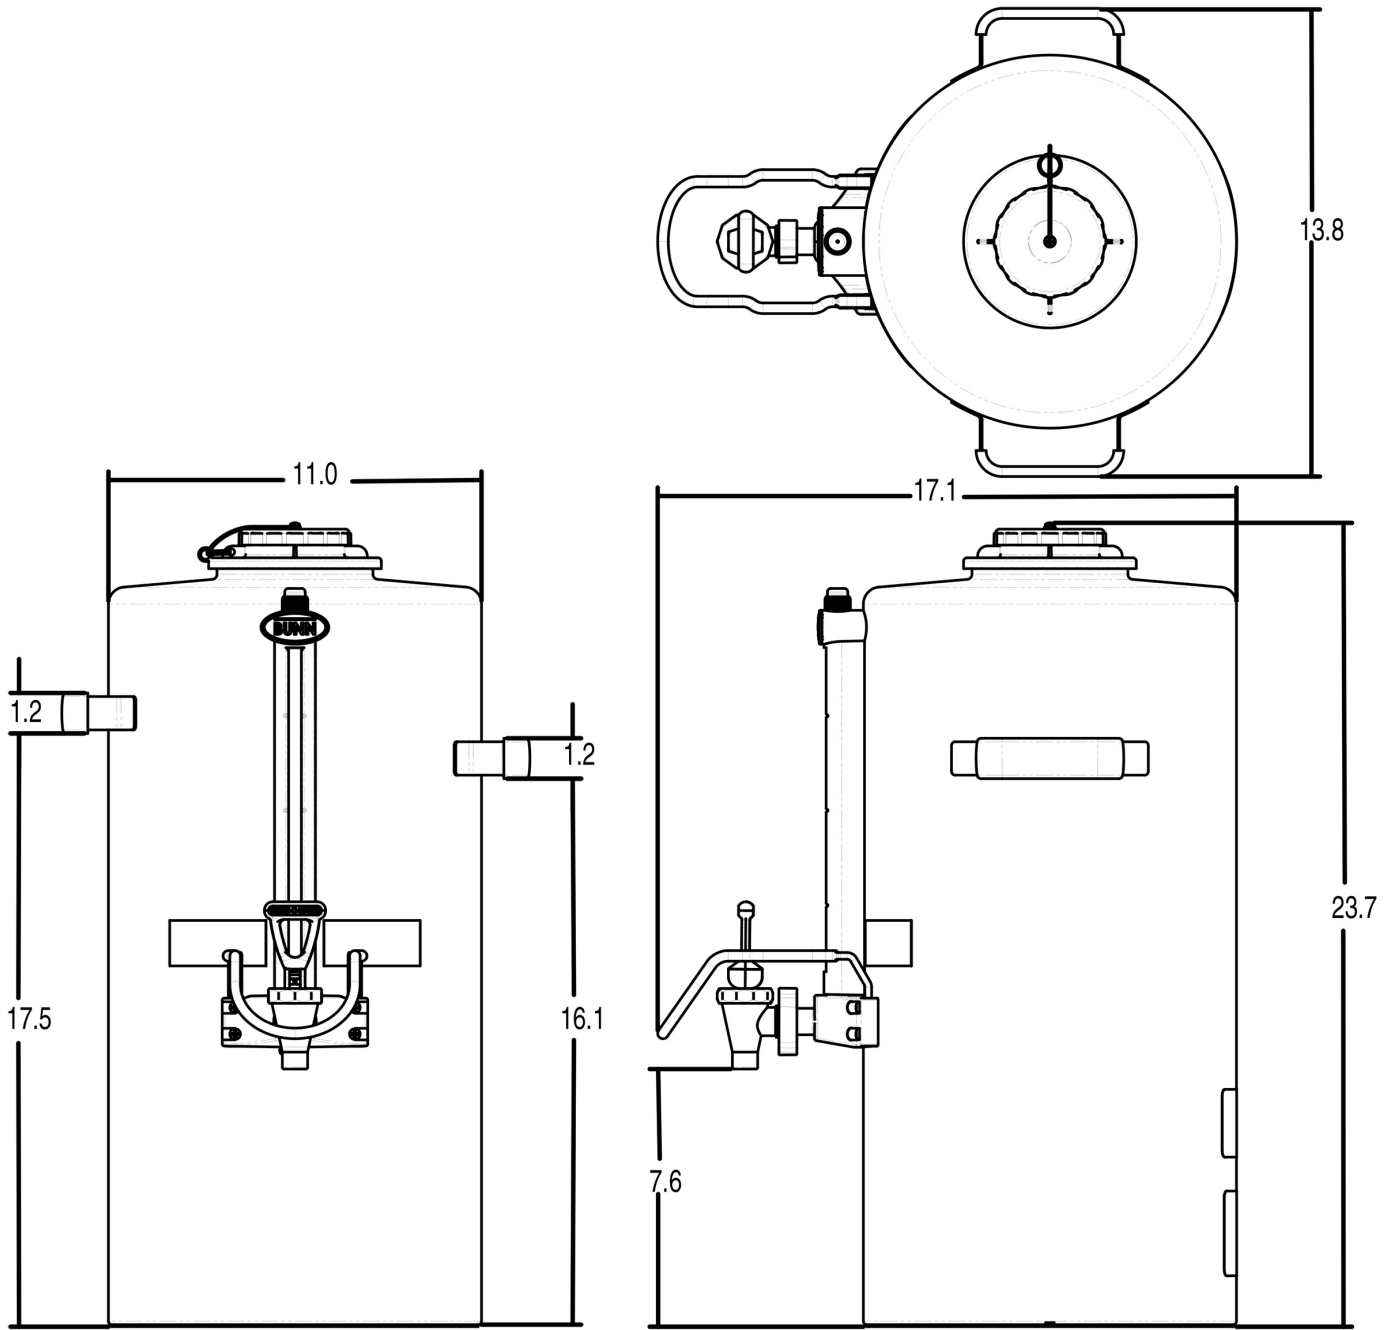

3Gal(11.4L) Titan TF Srvr

Height: 23.7" Width: 13.8" Depth: 17.3"
(60.2cm) (35.1cm) (43.9cm)

•

Feature points are currently unavailable.

Agency:

Specifications

Product #: 39400.6000

Finish: Stainless

Last Updated:
01/26/2022

	Unit			Shipping				
	Height	Width	Depth	Height	Width	Depth	Weight	Volume
English	23.7 in.	13.8 in.	17.3 in.	19.0 in.	14.9 in.	27.5 in.	-	4.498 ft ³
Metric	60.2 cm	35.1 cm	43.9 cm	48.3 cm	37.8 cm	69.9 cm	-	0.127 m ³

Last Updated:
01/26/2022

Related Products & Accessories: 3Gal(11.4L) Titan TF Srvr(39400.6000)

HANDLE, FAUCET
ORANGE TF SERV

Product #: 39081.0001

BRWR, TITAN DUAL
120/208V 1PH/3PH

Product #: 39200.6000

BRWR, TITAN SINGLE
120/208V