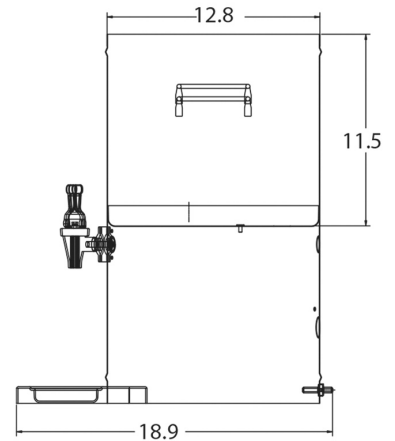

TCD-2 w/2 Nozzles & Solid Lid

Height: 22.9" Width: 12.8" Depth: 16.8"
(58.2cm) (32.5cm) (42.7cm)

- Accommodates two, 1gal (3.8L) jugs in top of container, or bag-in-box
- Built-in pressure regulator provides consistent product to water ratio
- Mixes a range of 5:1 to 15:1 concentrate to water ratio
- Rear shut-off valve for cleaning dispenser
- Side off-set handles for side-by-side placement
- Solid plastic lid
- Venturi valve creates siphon pulling product through to mixing valve

Plumbing Requirements

PSI	kPa	Fitting Supplied	Water Flow Required (GPM)
20-90	138-621	1/4" Male Flare Fitting	-

CAD Drawings

2D	Revit	KLC
●		

WARNING:

BUNN® reserves the right to change specifications and product design without notice. Such revisions do not entitle the buyer to corresponding changes, improvements, additions or replacements for previously purchased equipment. For most current specifications and other info visit bunn.com.

Last Updated:
03/30/2023

TCD-1

TCD-2

	Unit			Shipping				
	Height	Width	Depth	Height	Width	Depth	Weight	Volume
English	22.9 in.	12.8 in.	16.8 in.	16.3 in.	19.6 in.	24.6 in.	18.250 lbs	4.545 ft ³
Metric	58.2 cm	32.5 cm	42.7 cm	41.3 cm	49.8 cm	62.5 cm	8.278 kgs	0.129 m ³