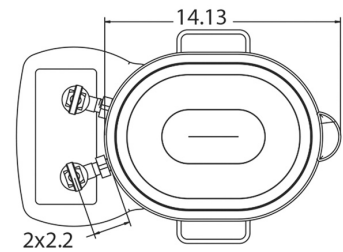

TCD-2 w/2 Nozzles & Solid Lid

Height: 22.9" Width: 12.8" Depth: 16.8"
(58.2cm) (32.5cm) (42.7cm)

- Accommodates two, 1gal (3.8L) jugs in top of container, or bag-in-box
- Built-in pressure regulator provides consistent product to water ratio
- Mixes a range of 5:1 to 15:1 concentrate to water ratio
- Rear shut-off valve for cleaning dispenser
- Side off-set handles for side-by-side placement
- Solid plastic lid
- Venturi valve creates siphon pulling product through to mixing valve

Plumbing Requirements

PSI	kPa	Fitting Supplied	Water Flow Required (GPM)
20-90	138-621	1/4" Male Flare Fitting	-

CAD Drawings

2D	Revit	KLC
●		

WARNING:

BUNN® reserves the right to change specifications and product design without notice. Such revisions do not entitle the buyer to corresponding changes, improvements, additions or replacements for previously purchased equipment. For most current specifications and other info visit bunn.com.

Last Updated:
03/30/2023

TCD-1

TCD-2

	Unit			Shipping				
	Height	Width	Depth	Height	Width	Depth	Weight	Volume
English	22.9 in.	12.8 in.	16.8 in.	16.3 in.	19.6 in.	24.6 in.	18.250 lbs	4.545 ft ³
Metric	58.2 cm	32.5 cm	42.7 cm	41.3 cm	49.8 cm	62.5 cm	8.278 kgs	0.129 m ³