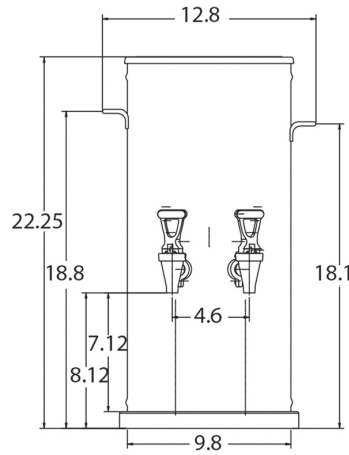

TCD-2 w/2 Nozzles & Solid Lid

Height: 22.9" Width: 12.8" Depth: 16.8"
(58.2cm) (32.5cm) (42.7cm)

- Accommodates two, 1gal (3.8L) jugs in top of container, or bag-in-box
- Built-in pressure regulator provides consistent product to water ratio
- Mixes a range of 5:1 to 15:1 concentrate to water ratio
- Rear shut-off valve for cleaning dispenser
- Side off-set handles for side-by-side placement
- Solid plastic lid
- Venturi valve creates siphon pulling product through to mixing valve

Plumbing Requirements

PSI	kPa	Fitting Supplied	Water Flow Required (GPM)
20-90	138-621	1/4" Male Flare Fitting	-

CAD Drawings

2D	Revit	KLC
●		

WARNING:

BUNN® reserves the right to change specifications and product design without notice. Such revisions do not entitle the buyer to corresponding changes, improvements, additions or replacements for previously purchased equipment. For most current specifications and other info visit bunn.com.

Last Updated:
03/30/2023

TCD-1

TCD-2

	Unit			Shipping				
	Height	Width	Depth	Height	Width	Depth	Weight	Volume
English	22.9 in.	12.8 in.	16.8 in.	16.3 in.	19.6 in.	24.6 in.	18.250 lbs	4.545 ft ³
Metric	58.2 cm	32.5 cm	42.7 cm	41.3 cm	49.8 cm	62.5 cm	8.278 kgs	0.129 m ³