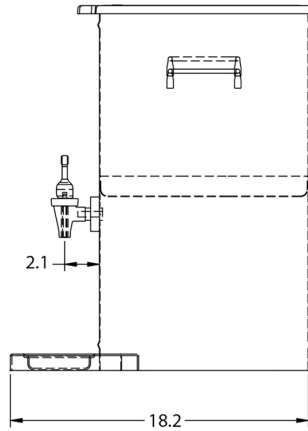

TCD-2 w/2 Nozzles & Solid Lid

Height: 22.9" Width: 12.8" Depth: 16.8"
(58.2cm) (32.5cm) (42.7cm)

- Accommodates two, 1gal (3.8L) jugs in top of container, or bag-in-box
- Built-in pressure regulator provides consistent product to water ratio
- Mixes a range of 5:1 to 15:1 concentrate to water ratio
- Rear shut-off valve for cleaning dispenser
- Side off-set handles for side-by-side placement
- Solid plastic lid
- Venturi valve creates siphon pulling product through to mixing valve

Plumbing Requirements

PSI	kPa	Fitting Supplied	Water Flow Required (GPM)
20-90	138-621	1/4" Male Flare Fitting	-

CAD Drawings

2D	Revit	KLC
●		

WARNING:

BUNN® reserves the right to change specifications and product design without notice. Such revisions do not entitle the buyer to corresponding changes, improvements, additions or replacements for previously purchased equipment. For most current specifications and other info visit bunn.com.

Last Updated:
03/30/2023

TCD-1

TCD-2

	Unit			Shipping				
	Height	Width	Depth	Height	Width	Depth	Weight	Volume
English	22.9 in.	12.8 in.	16.8 in.	16.3 in.	19.6 in.	24.6 in.	18.250 lbs	4.545 ft ³
Metric	58.2 cm	32.5 cm	42.7 cm	41.3 cm	49.8 cm	62.5 cm	8.278 kgs	0.129 m ³