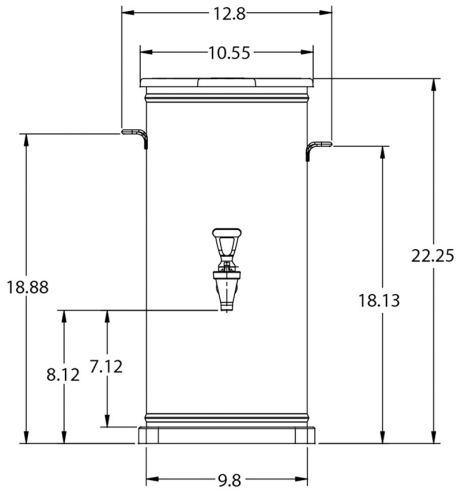

TCD-2 w/2 Nozzles & Solid Lid

Height: 22.9" Width: 12.8" Depth: 16.8"
(58.2cm) (32.5cm) (42.7cm)

- Accommodates two, 1gal (3.8L) jugs in top of container, or bag-in-box
- Built-in pressure regulator provides consistent product to water ratio
- Mixes a range of 5:1 to 15:1 concentrate to water ratio
- Rear shut-off valve for cleaning dispenser
- Side off-set handles for side-by-side placement
- Solid plastic lid
- Venturi valve creates siphon pulling product through to mixing valve

Plumbing Requirements

PSI	kPa	Fitting Supplied	Water Flow Required (GPM)
20-90	138-621	1/4" Male Flare Fitting	-

CAD Drawings

2D	Revit	KLC
●		

WARNING:

BUNN® reserves the right to change specifications and product design without notice. Such revisions do not entitle the buyer to corresponding changes, improvements, additions or replacements for previously purchased equipment. For most current specifications and other info visit bunn.com.

Last Updated:
03/30/2023

TCD-1

TCD-2

	Unit			Shipping				
	Height	Width	Depth	Height	Width	Depth	Weight	Volume
English	22.9 in.	12.8 in.	16.8 in.	16.3 in.	19.6 in.	24.6 in.	18.250 lbs	4.545 ft ³
Metric	58.2 cm	32.5 cm	42.7 cm	41.3 cm	49.8 cm	62.5 cm	8.278 kgs	0.129 m ³