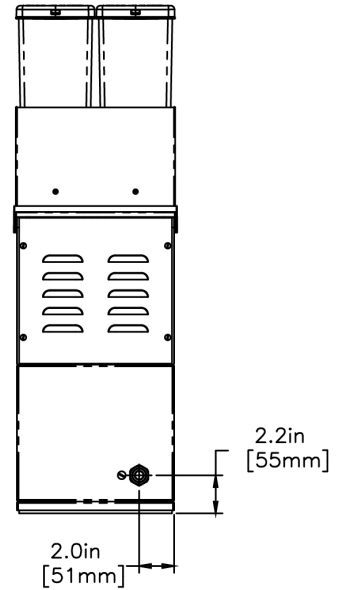

Agency:

Specifications

Product #: 35600.6022

Hopper Capacity: 6.00 lbs (2.722 kgs)

Interface: Wireless

Finish: Black

Hoppers: Two

Additional Features

Plumbing Requirements

PSI	kPa	Fitting Supplied	Water Flow Required (GPM)
-	-	-	-

CAD Drawings

2D	Revit	KLC
●		

WARNING:

BUNN® reserves the right to change specifications and product design without notice. Such revisions do not entitle the buyer to corresponding changes, improvements, additions or replacements for previously purchased equipment. For most current specifications and other info visit bunn.com.

Last Updated:
12/15/2022

	Unit			Shipping				
	Height	Width	Depth	Height	Width	Depth	Weight	Volume
English	29.1 in.	9.4 in.	18.6 in.	35.5 in.	13.4 in.	23.4 in.	-	6.423 ft ³
Metric	73.9 cm	23.9 cm	47.2 cm	90.2 cm	34.0 cm	59.4 cm	-	0.182 m ³