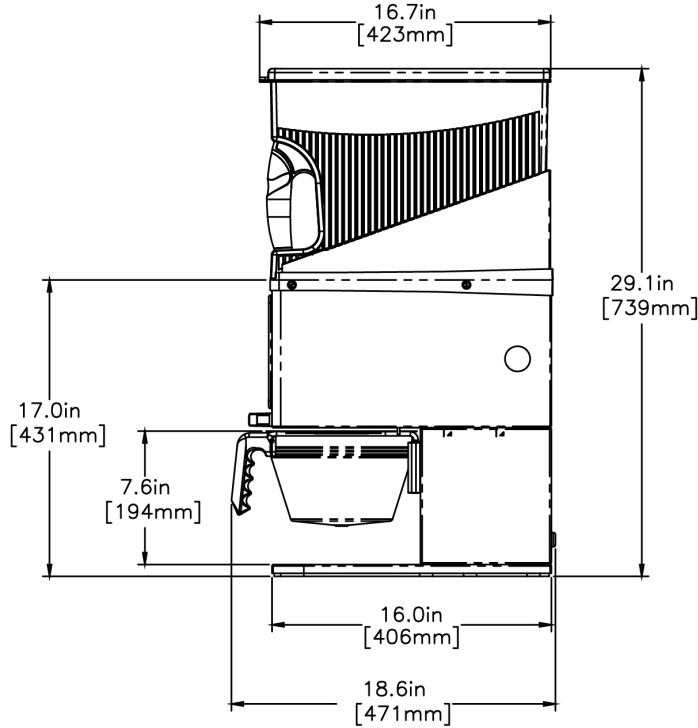

Agency:

Specifications

Product #: 35600.6022

Hopper Capacity: 6.00 lbs (2.722 kgs)

Interface: Wireless

Finish: Black

Hoppers: Two

Additional Features

Last Updated:
12/15/2022

	Unit			Shipping				
	Height	Width	Depth	Height	Width	Depth	Weight	Volume
English	29.1 in.	9.4 in.	18.6 in.	35.5 in.	13.4 in.	23.4 in.	-	6.423 ft ³
Metric	73.9 cm	23.9 cm	47.2 cm	90.2 cm	34.0 cm	59.4 cm	-	0.182 m ³