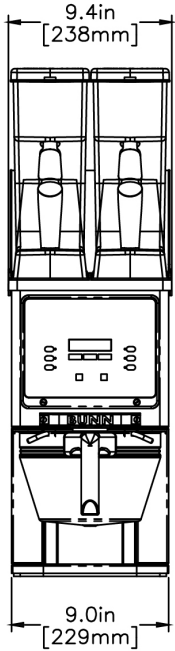

Agency:

Specifications

Product #: 35600.6022

Hopper Capacity: 6.00 lbs (2.722 kgs)

Interface: Wireless

Finish: Black

Hoppers: Two

Additional Features

Electrical & Capacity

Volts*	Amps	Watts	Cord Attached	Plug Type	8oz cups/hr 236ml cups/hr	Input H ² O Temp.	Phase	# Wires plus Ground	Hertz
-	-	-	Yes	NEMA 5-15P	-	60°F (15.5°C)	-	-	-

*When a BUNN is machine rated 120/208-240V, 120/208V or 120/240V, the higher voltage is the supply voltage needed to power the machine. The 120V is there to supply power to some components rated 120V in the machine, but it is not the supply voltage and would not power the machine if the machine is marked with the before mentioned ratings.

Plumbing Requirements

PSI	kPa	Fitting Supplied	Water Flow Required (GPM)
-	-	-	-

CAD Drawings

2D	Revit	KLC
●		

WARNING:

BUNN® reserves the right to change specifications and product design without notice. Such revisions do not entitle the buyer to corresponding changes, improvements, additions or replacements for previously purchased equipment. For most current specifications and other info visit bunn.com.

Last Updated:
12/15/2022

	Unit			Shipping				
	Height	Width	Depth	Height	Width	Depth	Weight	Volume
English	29.1 in.	9.4 in.	18.6 in.	35.5 in.	13.4 in.	23.4 in.	-	6.423 ft ³
Metric	73.9 cm	23.9 cm	47.2 cm	90.2 cm	34.0 cm	59.4 cm	-	0.182 m ³