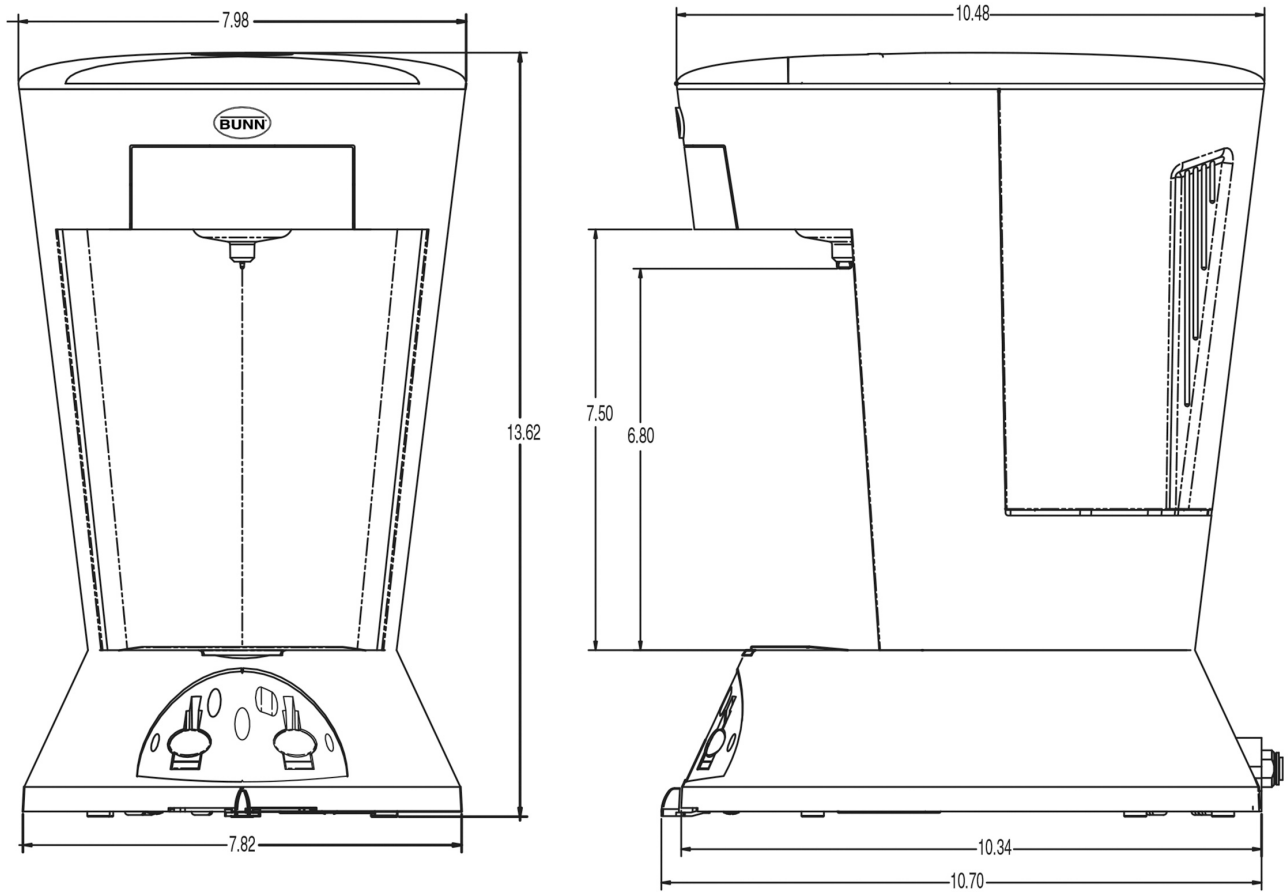

Last Updated:
12/15/2022

	Unit			Shipping				
	Height	Width	Depth	Height	Width	Depth	Weight	Volume
English	13.6 in.	7.8 in.	10.7 in.	-	-	-	-	-
Metric	34.5 cm	19.8 cm	27.2 cm	-	-	-	-	-

BUNN® reserves the right to change specifications and product design without notice. Such revisions do not entitle the buyer to corresponding changes, improvements, additions or replacements for previously purchased equipment. For most current specifications and other info visit bunn.com.