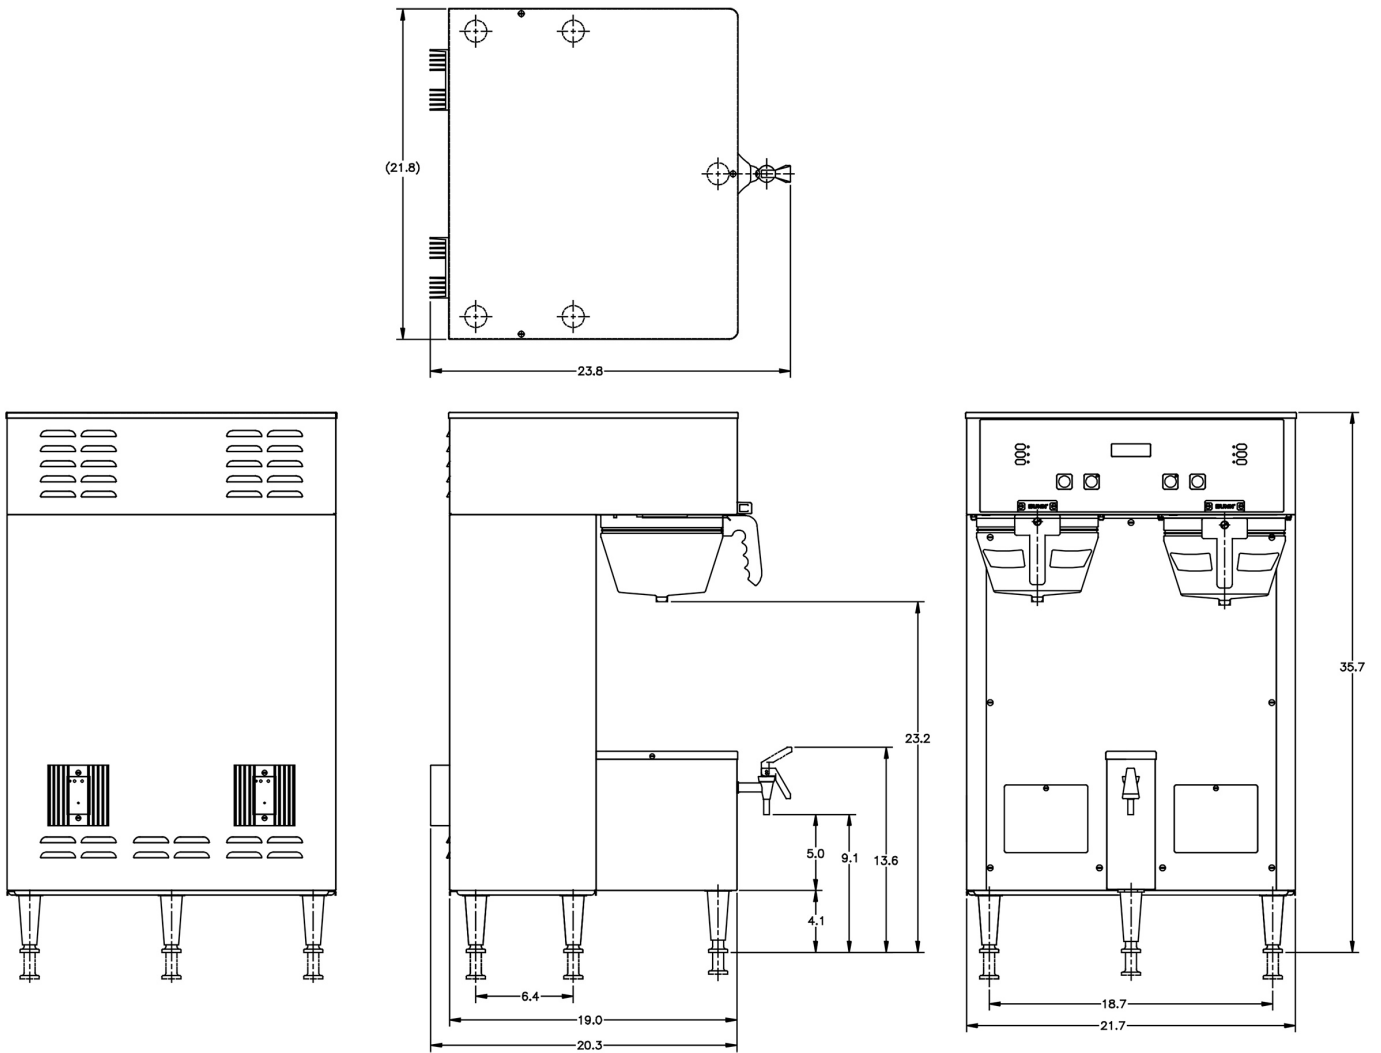

Last Updated:  
12/15/2022

Unit			Shipping					
	Height	Width	Depth	Height	Width	Depth	Weight	Volume
English	35.7 in.	21.8 in.	23.8 in.	38.8 in.	24.7 in.	25.9 in.	-	14.360 ft³
Metric	90.7 cm	55.4 cm	60.5 cm	98.4 cm	62.7 cm	65.9 cm	-	0.407 m³