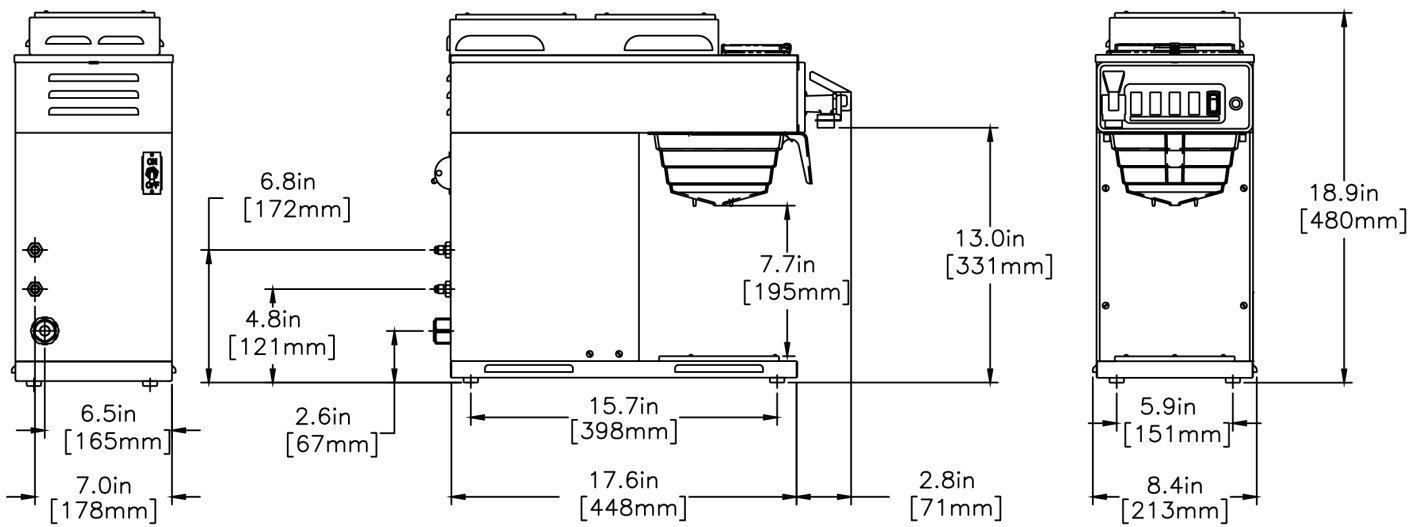

Unit			Shipping				
	Height	Width	Depth	Height	Width	Depth	Weight	Volume
English	-	-	-	-	-	-	-	-
Metric	-	-	-	-	-	-	-	-

BUNN® reserves the right to change specifications and product design without notice. Such revisions do not entitle the buyer to corresponding changes, improvements, additions or replacements for previously purchased equipment. For most current specifications and other info visit bunn.com.

Last Updated:
07/29/2022