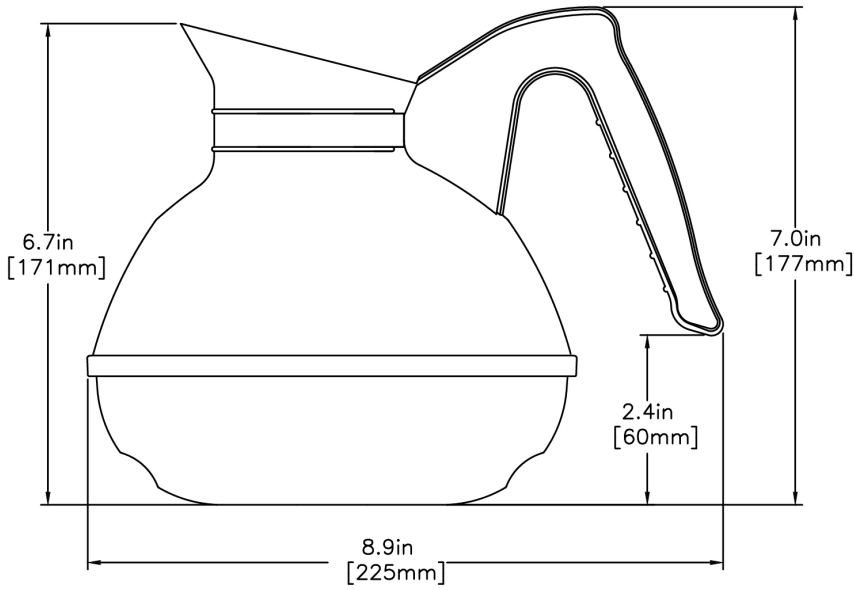

Height: 7.0" Width: 6.8" Depth: 8.8"
(17.8cm) (17.3cm) (22.4cm)

- Base is high quality stainless steel

Agency:

Specifications

Product #: 06101.0203

Handle: Orange

Additional Features

Holding Capacity

Last Updated:
06/06/2022

	Unit			Shipping				
	Height	Width	Depth	Height	Width	Depth	Weight	Volume
English	7.0 in.	6.8 in.	8.8 in.	-	-	-	-	-
Metric	17.8 cm	17.3 cm	22.4 cm	-	-	-	-	-

BUNN® reserves the right to change specifications and product design without notice. Such revisions do not entitle the buyer to corresponding changes, improvements, additions or replacements for previously purchased equipment. For most current specifications and other info visit bunn.com.