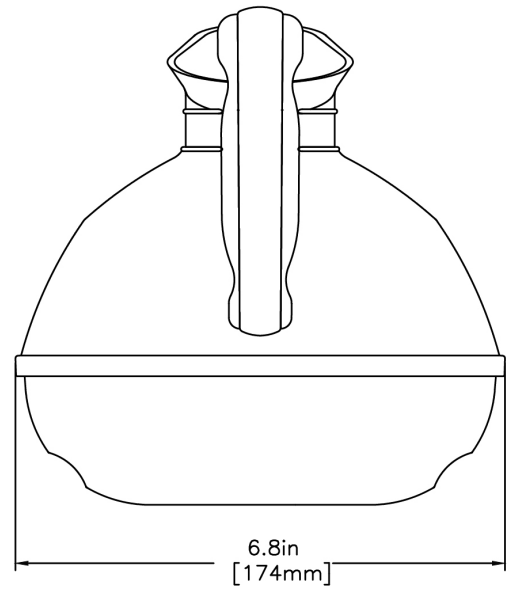

Height: 7.0" Width: 6.8" Depth: 8.8"
(17.8cm) (17.3cm) (22.4cm)

- Base is high quality stainless steel

Agency:

Specifications

Product #: 06101.0203

Handle: Orange

Additional Features

Holding Capacity

Last Updated:
06/06/2022

	Unit			Shipping				
	Height	Width	Depth	Height	Width	Depth	Weight	Volume
English	7.0 in.	6.8 in.	8.8 in.	-	-	-	-	-
Metric	17.8 cm	17.3 cm	22.4 cm	-	-	-	-	-

BUNN® reserves the right to change specifications and product design without notice. Such revisions do not entitle the buyer to corresponding changes, improvements, additions or replacements for previously purchased equipment. For most current specifications and other info visit bunn.com.