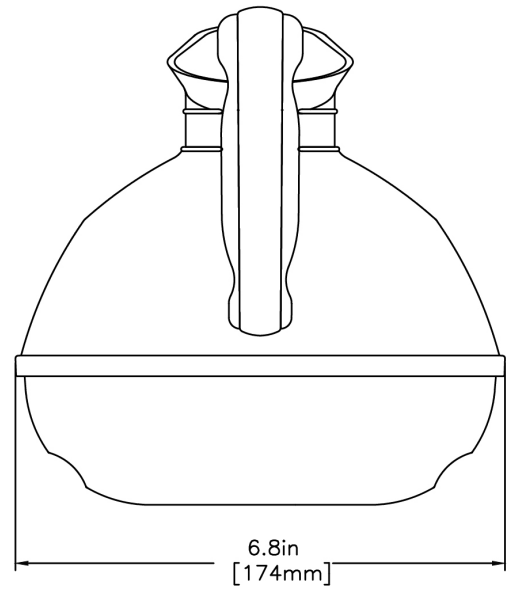

Height: 7.0" Width: 6.8" Depth: 8.9"
(17.8cm) (17.3cm) (22.6cm)

- Base is high quality stainless steel
- PROP 65 Warning Decal included in packaging with equipment

Agency:

Specifications

Product #: 06100.0201

Handle: Black

Additional Features

Holding Capacity

English	Metric
64 oz.	1.9 L

WARNING:

BUNN® reserves the right to change specifications and product design without notice. Such revisions do not entitle the buyer to corresponding changes, improvements, additions or replacements for previously purchased equipment. For most current specifications and other info visit bunn.com.

Last Updated:
06/06/2022

	Unit			Shipping				
	Height	Width	Depth	Height	Width	Depth	Weight	Volume
English	7.0 in.	6.8 in.	8.9 in.	-	-	-	-	-
Metric	17.8 cm	17.3 cm	22.6 cm	-	-	-	-	-

BUNN® reserves the right to change specifications and product design without notice. Such revisions do not entitle the buyer to corresponding changes, improvements, additions or replacements for previously purchased equipment. For most current specifications and other info visit bunn.com.