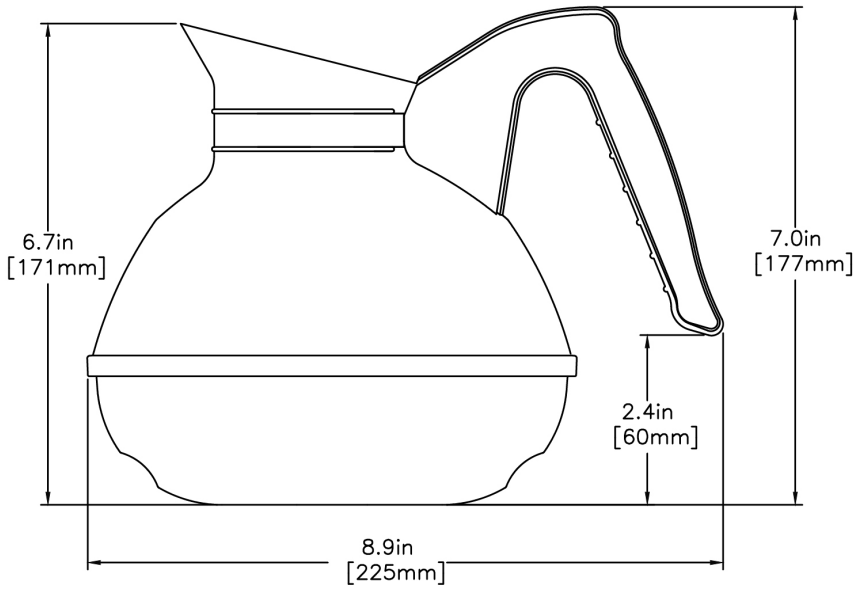

Height: 7.0" Width: 6.8" Depth: 8.9"
(17.8cm) (17.3cm) (22.6cm)

- Base is high quality stainless steel
- PROP 65 Warning Decal included in packaging with equipment

Agency:

Specifications

Product #: 06100.0201

Handle: Black

Additional Features

Holding Capacity

English	Metric
64 oz.	1.9 L

WARNING:

BUNN® reserves the right to change specifications and product design without notice. Such revisions do not entitle the buyer to corresponding changes, improvements, additions or replacements for previously purchased equipment. For most current specifications and other info visit bunn.com.

Last Updated:
06/06/2022

	Unit			Shipping				
	Height	Width	Depth	Height	Width	Depth	Weight	Volume
English	7.0 in.	6.8 in.	8.9 in.	-	-	-	-	-
Metric	17.8 cm	17.3 cm	22.6 cm	-	-	-	-	-

BUNN® reserves the right to change specifications and product design without notice. Such revisions do not entitle the buyer to corresponding changes, improvements, additions or replacements for previously purchased equipment. For most current specifications and other info visit bunn.com.